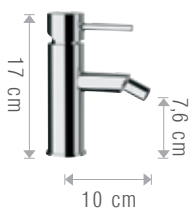

493/NX

Miscelatore monocomando bidet con scarico.
Single-lever bidet mixer with pop-up waste.