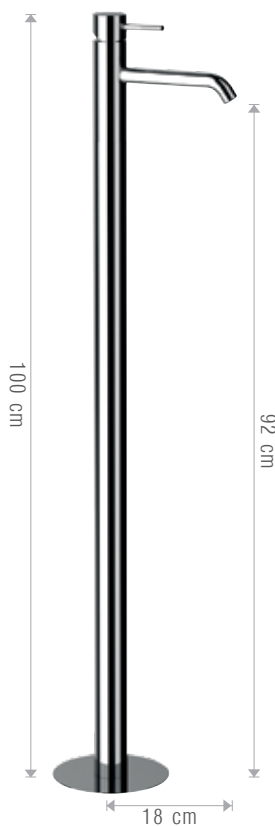

565/NX P

Miscelatore monocomando a incasso per lavabo su doppia piastra.
Single-lever built-in basin mixer with double flange.

565/NX

Miscelatore monocomando lavabo ad incasso.
Built-in single-lever basin mixer.

493/NX

Miscelatore monocomando bidet con scarico.
Single-lever bidet mixer with pop-up waste.

385/NX

Miscelatore monocomando lavabo da pavimento senza scarico.
Single-lever basin mixer floor-mounting without waste.

14A/NX

Miscelatore incasso comprensivo di doccetta shut-off, supporto doccia, presa acqua su piastra in ottone cromato e flessibile doccia 120 cm.
Built-in shower mixer set including shut-off handshower, shower holder, connection pipe on flange completely in c.p. brass and shower flexible 120 cm.

185/NX W

Miscelatore incasso per shut-off comprensivo di doccetta shut-off, supporto doccia, presa acqua, su piastra in ottone cromato e flessibile doccia da 120 cm.
Built-in shower mixer set including shut-off handshower, connection pipe on flange, completely in c.p. brass and shower flexible 120 cm.