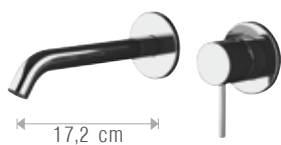

ENG
TECHNICAL CHARACTERISTICS:
Equipped with ceramic discs cartridge produced by S.T.S.R.: Ø35 mm.
Single lever.
Available in the following finishing: chrome, matt white, matt black, matt brushed nickel

.14

Nero Opaco
Matt Black

.37

Bianco Opaco
Matt White

.67

Nichel Spazzolato Opaco
Matt Brushed Nickel

393/NX

Miscelatore monocomando lavabo con scarico.
Single-lever basin mixer with waste.

39A/NX

Miscelatore monocomando lavabo grande con scarico.
Single-lever high basin mixer with waste.

398/NX

Miscelatore monocomando lavabo alto senza scarico.
High basin mixer without waste.

305/NX

Miscelatore monocomando lavabo a due fori, senza scarico.
Two holes single-lever washbasin mixer, without waste.

**565/NX P**

Miscelatore monocomando a incasso per lavabo su doppia piastra.
Single-lever built-in basin mixer with double flange.

**565/NX**

Miscelatore monocomando lavabo ad incasso.
Built-in single-lever basin mixer.