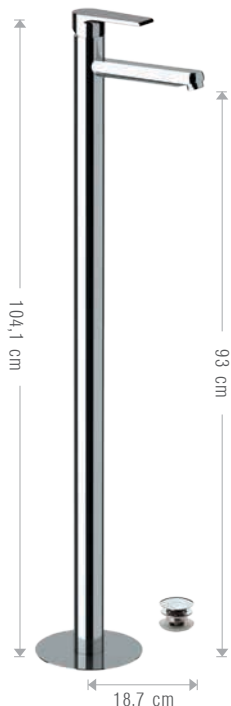

CR
FIN (.14 .08)

398AT

Miscelatore monocomando lavabo alto XL senza scarico.
High XL single-lever mixer without waste.

CR
FIN (.14 .08)

382AT

Miscelatore monocomando lavabo con bocca alta girevole.
Single-lever mixer for wash basin with high swiveling spout.

CR
FIN (.14 .08)

565AT

565AT
Miscelatore monocomando lavabo ad incasso, completo.
Built-in single-lever basin mixer, complete.

CR
FIN (.14 .08)

565ATE

Solo parte esterna
Only external component

CR
FIN (.14 .08)

565ATINC

Solo parte incasso
Only built-in components

CR
FIN (.14 .08)

493AT
Miscelatore monocomando bidet, con scarico.
Single-lever bidet mixer, with pop-up waste.

CR
FIN (.14 .08)

252AT

Miscelatore monocomando doccia senza accessori.
Wall mtg. Shower single-lever mixer without accessories.

CR
FIN (.14 .08)

385AT

Miscelatore monocomando lavabo da terra con scarico click-clack e troppo pieno.
Single-lever basin mixer floor-mounting with click-clack waste and overflow.

CR

FIN (.14 .08)

292AT

Miscelatore monocomando vasca con deviatore integrato e Set doccia.
Wall mtg. single-lever bath mixer with integrated diverter and accessories.