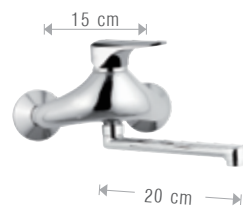

5010V **OVER**
Miscelatore monocomando lavello a parete canna girevole.
Wall mtg. single-lever sink mixer with swivel spout.

CR