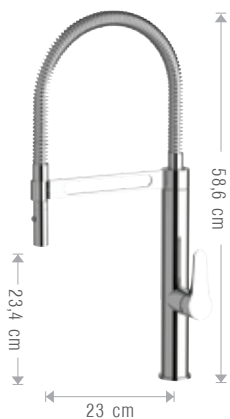

516SF4

Miscelatore lavello con flessibile bianco rivestito con molla "fine design".
Sink mixer with white flexible hose coated with "fine design" spring.

CR