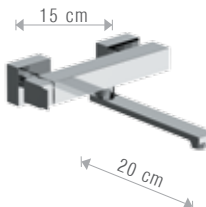

501PA **POLAR**
Miscelatore monocomando lavello a parete bocca girevole.
Wall mtg. single-lever sink mixer with swivel spout.

CR