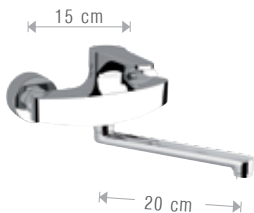

501SF **SURF**
Miscelatore monocomando lavello a parete canna girevole.
Wall mtg. single-lever sink mixer with swivel spout.

CR