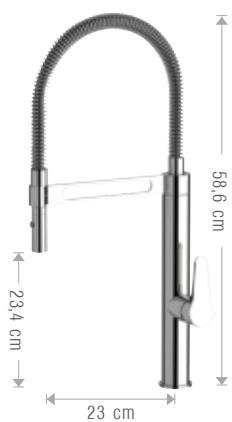

516SF3

Miscelatore lavello con flessibile nero rivestito con molla "fine design".
Sink mixer with black flexible hose coated with "fine design" spring.

CR