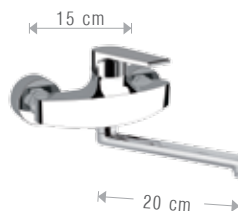

501AT **ARTIC**
Miscelatore monocomando lavello a parete canna girevole.
Wall mtg. single-lever sink mixer with swivel spout.

CR