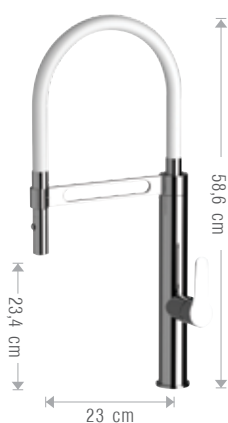

LAVELLI GOURMET DESIGN — GOURMET DESIGN SINK MIXERS

516SF5

Miscelatore lavello con flessibile rivestito in tubo gomma soft-touch bianco opaco. Sink mixer with flexible hose coated in soft-touch matt white rubber pipe.

CR

516SF6

Miscelatore lavello con flessibile rivestito in tubo gomma soft-touch bianco opaco, leva verniciata bianco opaco. Sink mixer with flexible hose coated in soft-touch matt white rubber pipe, matt white painted lever.

CR