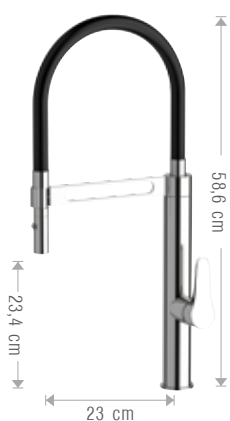

516SF1

Miscelatore lavello con flessibile rivestito in tubo gomma soft-touch nero opaco. Sink mixer with flexible hose coated in soft-touch matt black rubber pipe.

CR

516SF2

Miscelatore lavello con flessibile rivestito in tubo gomma soft-touch nero opaco, leva verniciata nero opaco. Sink mixer with flexible hose coated in soft-touch matt black rubber pipe, matt black painted lever.

CR