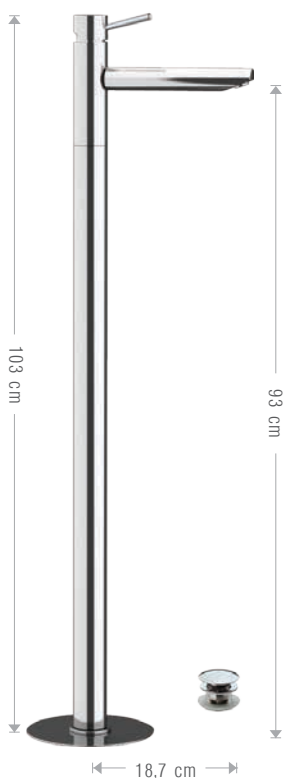

The collection is equipped with ceramic disc cartridge Ø 35 mm.

393HR

Miscelatore monocomando lavabo con scarico.
Single-lever basin mixer with pop-up waste.

CR

382HR

Miscelatore monocomando lavabo con scarico click-clack.
Single-lever basin mixer with click-clack waste.

CR

397HR

Miscelatore monocomando lavabo alto senza scarico.
High basin mixer without waste.

CR

385HR

Miscelatore monocomando lavabo da pavimento con scarico click-clack e troppo pieno.
Single-lever floor mounting mixer with click-clack waste and overflow.

CR

565HR

Miscelatore monocomando lavabo ad incasso con piastra orizzontale.
Built-in single-lever basin mixer with horizontal flange.

CR

565HRE

Solo parte esterna
Only external component

CR

565ESINC

CR

**185HR**

Miscelatore incasso per shut-off comprensivo di doccetta shut-off, supporto e presa acqua, completamente in ottone cromato e flessibile doccia 120 cm.
Built-in shower mixer set including shut-off, shower holder water punch on flange, completely in brass, with handshower support and flexible hose 120 cm.