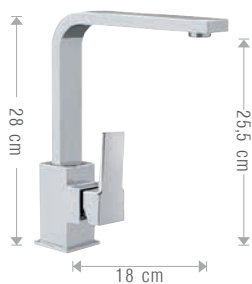

396PA

Miscelatore monocomando lavabo con canna ad "U" girevole.
Single-lever basin mixer with "U" movable spout.

CR

FIN (.14 .37 .08)