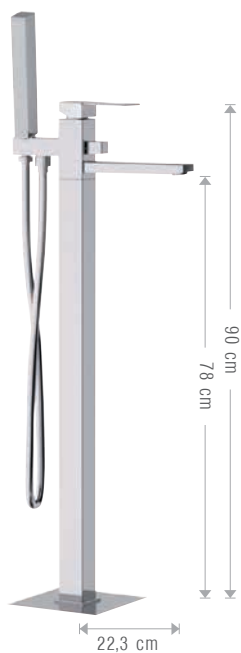

CR

FIN (.14 .37 .08)

**565PAPL**

Miscelatore monocomando lavabo ad incasso a due piastre, completo.
Concealed single-lever basin mixer with two flange, complete.

CR

FIN (.14 .37 .08)

**565PAL**

Miscelatore monocomando lavabo ad incasso, con piastra orizzontale, completo.
Concealed single-lever basin mixer, with horizontal wall-flange, complete.

CR

FIN (.14 .37 .08)

565PALE

Solo parte esterna
Only external component

CR

FIN (.14 .37 .08)

565PAINC

Solo parte incasso
Only built-in components

CR

FIN (.14 .37 .08)

**21APA**

Miscelatore monocomando vasca da pavimento con doccetta in ottone cromato.
Single-lever bath mixer floor-mounting with chrome plated brass shower.

CR

FIN (.14 .37 .08)

**175PA**

Miscelatore monocomando per vasca da incasso su piastra rettangolare.
Lunghezza bocca: 18 cm. Doccetta in ABS completamente cromata.
Built-in single-lever bath mixer with rectangular wall-flange. Length spout 18 cm. ABS shower completely chromed.