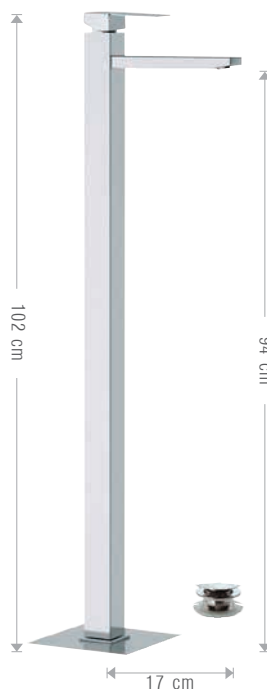

CR
FIN (.14 .37 .08)

397PA
Miscelatore monocomando lavabo alto, senza scarico.
Single-lever basin mixer high neck, without pop-up waste.

CR
FIN (.14 .37 .08)

399PA
Miscelatore monocomando lavabo alto XXL, senza scarico.
Single-lever basin mixer high neck XXL, without pop-up waste.

CR
FIN (.14 .37 .08)

**396PA**

Miscelatore monocomando lavabo con canna ad "U" girevole.
Single-lever basin mixer with "U" movable spout.

CR

FIN (.14 .37 .08)

**305PA**

Miscelatore monocomando lavabo due fori, senza scarico.
Two holes single-lever washbasin mixer, without waste.

CR

FIN (.14 .37 .08)

**385PA**

Miscelatore monocomando lavabo da terra con scarico click-clack e troppo pieno.
Single-lever basin mixer floor-mounting with click-clack waste and overflow.

CR

FIN (.14 .37 .08)