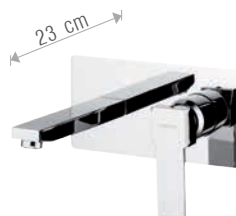

CR

FIN (.14 .37 .08)

**565PAPL**

Miscelatore monocomando lavabo ad incasso a due piastre, completo.
Concealed single-lever basin mixer with two flange, complete.

CR

FIN (.14 .37 .08)

**565PAL**

Miscelatore monocomando lavabo ad incasso, con piastra orizzontale, completo.
Concealed single-lever basin mixer, with horizontal wall-flange, complete.