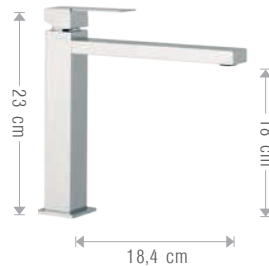

CR
FIN (.14 .37 .08)

39BPA
Miscelatore monocomando lavabo medio senza scarico senza foro.
Single-lever basin mixer without waste and without body hole.

CR
FIN (.14 .37 .08)

398PA
Miscelatore monocomando lavabo alto XL, senza scarico.
Single-lever basin mixer high neck XL, without pop-up waste.

CR
FIN (.14 .37 .08)

397PA
Miscelatore monocomando lavabo alto, senza scarico.
Single-lever basin mixer high neck, without pop-up waste.

CR
FIN (.14 .37 .08)

399PA
Miscelatore monocomando lavabo alto XXL, senza scarico.
Single-lever basin mixer high neck XXL, without pop-up waste.