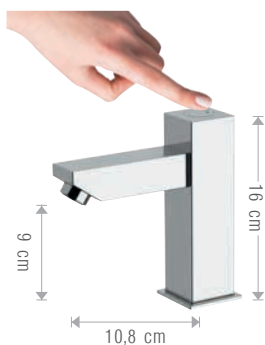

La temporizzazione elettronica dei modelli TEMPOR TOUCH si avvale della tecnologia di attivazione PIEZO.

L'erogazione dell'acqua si attiva tramite la pressione di un pulsante piezoelettrico e si interrompe automaticamente dopo un periodo o su richiesta con una successiva pressione del tasto.

La tecnologia impiegata da questo prodotto si contraddistingue dalla capacità di elevare il livello di precisione e sicurezza, e di assicurare le prestazioni desiderate anche su installazioni multiple e/o in linea.

Durata dell'erogazione con impostazione di fabbrica: 10 secondi circa (erogazione istantanea a fronte della pressione del tasto).

The electronic timing of TEMPOR TOUCH models uses PIEZO activation technology.

The water supply is activated by pressing a piezoelectric button and automatically stops after a while or upon request with a further subsequent pressing.

The technology used by this products is characterized by the ability to raise the level of precision and safety, and ensure the desired performance even on multiple installations and/or in line.

Water supply with factory setting: about 10 seconds lasting (instant delivery upon pressing the button).

Q10TP

Rubinetto a temporizzazione elettronica con attivazione tramite pulsante ad azionamento piezoelettrico alimentato a batteria, minimale quadrato, in ottone cromato, tempo d'apertura circa 10 secondi.

Electronic timing pillar tap with piezoelectric activation button, powered by batteries, minimal squared shape, completely in c.p. brass, opening time about 10 seconds.

CR