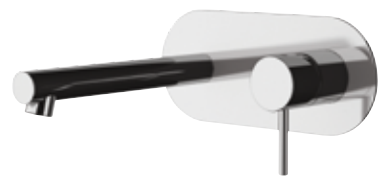

Dotata di cartuccia Ø 25 mm by STSR
Disponibile nella finitura: cromato

Ultraminimal is a new series of single-lever mixers with essential and minimalist line for modern bathroom and kitchen settings. It combines the essence of the design and the "ultraminimal" volume with a pleasant practicality making it unique and exclusive. It is a project born in the quality and advanced technology production of RUBINETTERIE Mariani.

ULTRAMINIMAL

rubinetterie
MARIANI

393/UM

Miscelatore monocomando
lavabo,
Altezza 17,9 cm
Interasse 11,5 cm.

*Single lever basin mixer.
High 17,9 cm.
Interaxis 11,5 cm.*

493/UM

Miscelatore monocomando
bidet.
Altezza 12,9 cm
Interasse 8,75 cm.

*Single-lever bidet mixer.
High 12,9 cm.
Interaxis 8,75 cm.*

398/UM

Miscelatore monocomando
lavabo alto senza scarico.
Altezza 31,4 cm
Interasse 17,5 cm.

*High basin mixer without
waste.
High 31,4 cm.
Interaxis 17,5 cm.*

565/UM

Miscelatore monocomando
lavabo ad incasso.
*Built-in single-lever basin
mixer.*

385/UM

Miscelatore monocomando lavabo da pavimento senza scarico.

Altezza 92 cm.

Interasse 18 cm.

Single-lever basin mixer floor-mounting without waste.