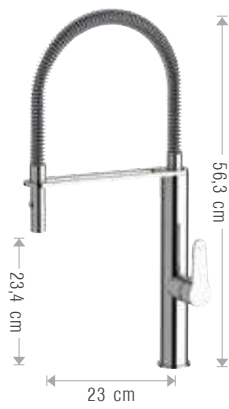

515/SF 3

Miscelatore lavello con flessibile nero rivestito con molla "fine design".
Sink mixer with black flexible hose coated with "fine design" spring.