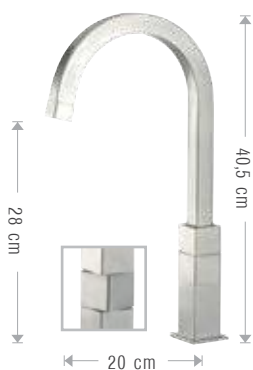

ACCIAIO INOX 571/A3

Miscelatore monocomando lavello in Acciaio Inox con cartuccia progressiva e bocca girevole.
Single-lever sink mixer in stainless steel with progressive cartridge and swivel spout.