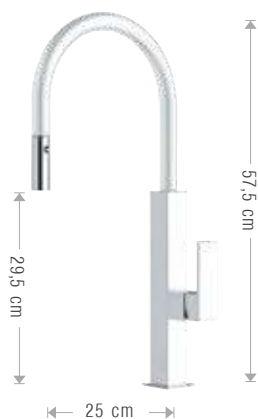

50A/BI

Miscelatore lavello monocomando con canna bianca girevole e doccetta estraibile a 2 getti. Single-lever mixer with white swivel spout and 2 jets pull-out handshower.