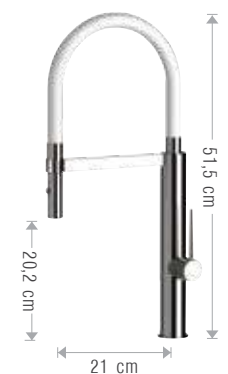

517/NK 5

Miscelatore lavello con flessibile rivestito in tubo gomma soft-touch bianco opaco.
Sink mixer with flexible hose coated in soft-touch matt white rubber pipe.

517/NK 6

Miscelatore lavello con flessibile rivestito in tubo gomma soft-touch bianco opaco, leva verniciata bianco opaco.
Sink mixer with flexible hose coated in soft-touch matt white rubber pipe, matt white painted lever.