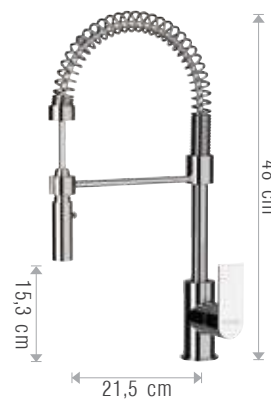

A PARETE
WALL MOUNT

**HERM S
57D/HR**

Miscelatore monocomando lavello a molla con doccetta estraibile a 2 funzioni.
Single-lever sink mixer with spring spout and 2 functions pull-out handshower.

**AVENUE
57D/AV**