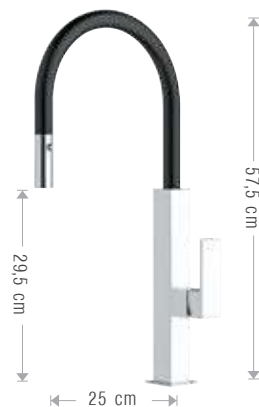

50A/NE

Miscelatore lavello monocomando con canna nera girevole e doccetta estraibile a 2 getti. Single-lever mixer with black swivel spout and 2 jets pull-out handshower.