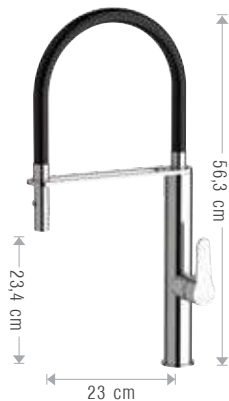

515/SF 1

Miscelatore lavello con flessibile rivestito in tubo gomma soft-touch nero opaco.
Sink mixer with flexible hose coated in soft-touch matt black rubber pipe.

515/SF 2

Miscelatore lavello con flessibile rivestito in tubo gomma soft-touch bianco opaco con leva verniciata nero opaco.
Sink mixer with flexible hose coated in soft-touch matt black rubber pipe with black matt lever.