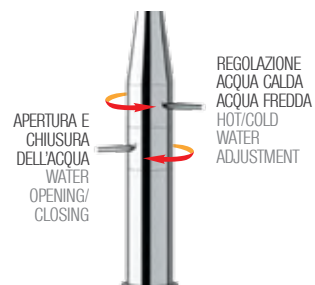

LAVELLI DESIGN - DESIGN SINK MIXERS

506/DK

Miscelatore lavello bicomando, bocca girevole.
Double lever mixer with swivel spout.