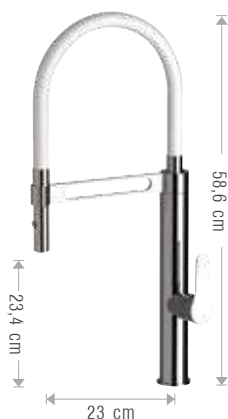

516/SF 5

Miscelatore lavello con flessibile rivestito in tubo gomma soft-touch bianco opaco.
Sink mixer with flexible hose coated in soft-touch matt white rubber pipe.

516/SF 6

Miscelatore lavello con flessibile rivestito in tubo gomma soft-touch bianco opaco, leva verniciata bianco opaco.
Sink mixer with flexible hose coated in soft-touch matt white rubber pipe, matt white painted lever.