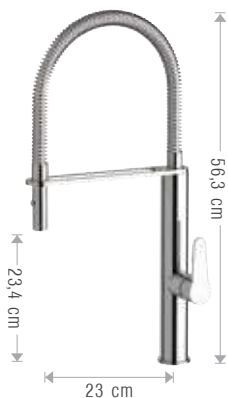

515/SF 4

Miscelatore lavello con flessibile bianco rivestito con molla "fine design".
Sink mixer with white flexible hose coated with "fine design" spring.