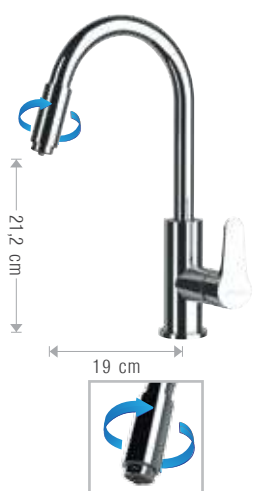

SURF D71/SF DW

Miscelatore monocomando a 3 vie con leva laterale con bocca girevole. È possibile selezionare tra acqua depurata o acqua miscelata tramite la rotazione della parte terminale della bocca di erogazione.

Due percorsi di ingresso separati dividono l'acqua miscelata dall'acqua filtrata e portano a due sezioni distinte dell'aeratore.

3 ways single-lever mixer with side lever with swivel spout. It is possible to select between purified water or mixed water by rotating the end part of the spout.

Two separate inlets divide the mixed water from the filtered water and lead to two distinct sections of the aerator.