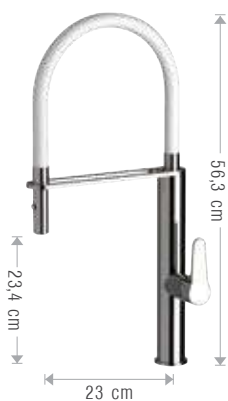

515/SF 5

Miscelatore lavello con flessibile rivestito in tubo gomma soft-touch bianco opaco.
Sink mixer with flexible hose coated in soft-touch matt white rubber pipe.

515/SF 6

Miscelatore lavello con flessibile rivestito in tubo gomma soft-touch bianco opaco con leva verniciata bianco opaco.
Sink mixer with flexible hose coated in soft-touch matt white rubber pipe with white matt lever.