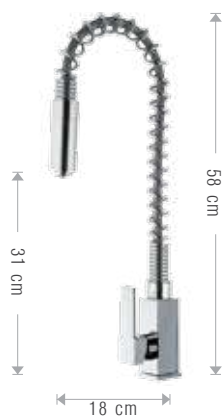

POLAR 576/PA
Miscelatore monocomando lavello con aeratore con luce LED, doccetta monogetto.
Single-lever sink mixer with aerator with LED light, one jet handshower.