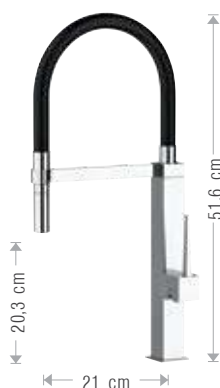

517/QK 1

Miscelatore lavello con flessibile rivestito in tubo gomma soft-touch nero opaco.
Sink mixer with flexible hose coated in soft-touch matt black rubber pipe.

517/QK 2

Miscelatore lavello con flessibile rivestito in tubo gomma soft-touch nero opaco con leva verniciata nero opaco.
Sink mixer with flexible hose coated in soft-touch matt black rubber pipe with black matt lever.