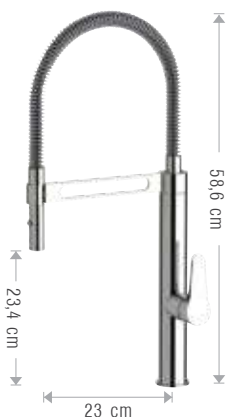

516/SF 3

Miscelatore lavello con flessibile nero rivestito con molla "fine design".
Sink mixer with black flexible hose coated with "fine design" spring.