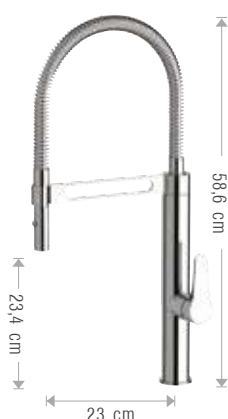

516/SF 4

Miscelatore lavello con flessibile bianco rivestito con molla "fine design".
Sink mixer with white flexible hose coated with "fine design" spring.