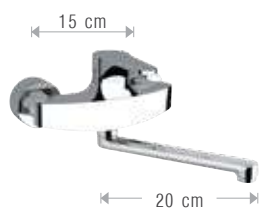

SURF
501/SF
Miscelatore monocomando lavello a parete canna girevole.
Wall mtg. single-lever sink mixer with swivel spout.