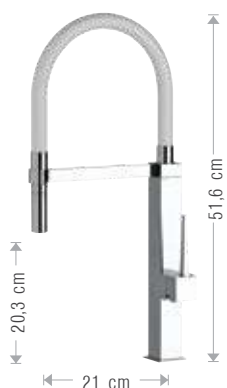

517/QK 5

Miscelatore lavello con flessibile rivestito in tubo gomma soft-touch bianco opaco.
Sink mixer with flexible hose coated in soft-touch matt white rubber pipe.

517/QK 6

Miscelatore lavello con flessibile rivestito in tubo gomma soft-touch bianco opaco con leva verniciata bianco opaco.
Sink mixer with flexible hose coated in soft-touch matt white rubber pipe with white matt lever.