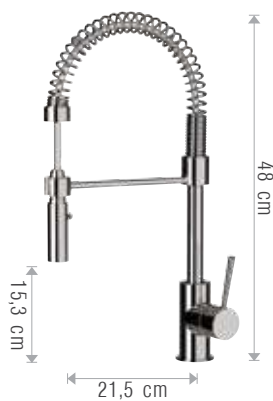

A PARETE
WALL MOUNT

**HERM S
57D/HR**

Miscelatore monocomando lavello a molla con doccetta estraibile a 2 funzioni.
Single-lever sink mixer with spring spout and 2 functions pull-out handshower.

**AVENUE
57D/AV**