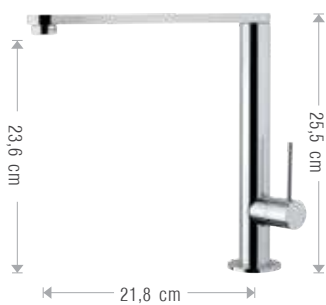

ACQUA POTABILE
DRINKING WATER

BOCCA ALTA
HIGH NECK

**POLAR
571/PA**

Miscelatore monocomando livello bocca girevole.
Single-lever sink mixer with swivel spout.

**NOIR
508/NO**

Miscelatore monocomando livello bocca girevole.
Single-lever sink mixer with swivel spout.