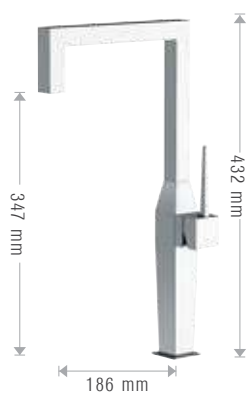

BOCCA BASSA
LOW NECK

FUNZIONI SPECIALI
SPECIAL FUNCTIONS

A PARETE
WALL MOUNT

50E/DX

Miscelatore monocomando lavello bocca girevole.
Cartuccia Ø25 mm.
Single-lever sink mixer with swivel spout.
Equipped with Ø 25 mm cartridge.