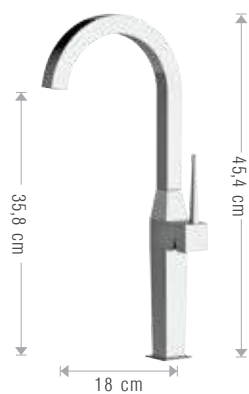

BOCCA BASSA
LOW NECK

FUNZIONI SPECIALI
SPECIAL FUNCTIONS

A PARETE
WALL MOUNT

50E/DX

Miscelatore monocomando lavello bocca girevole.
Cartuccia Ø25 mm.
Single-lever sink mixer with swivel spout.
Equipped with Ø 25 mm cartridge.