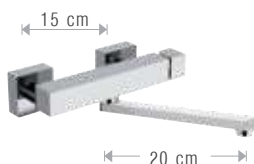

Single-lever mixer with electronic safety button for timing the water opening at the washing machine/dish-washer.

Automatic closure of water to the appliance after 5 or 12 hours (double timing).

CE 

LAVELLI A PARETE - WALL MTG. SINK MIXERS