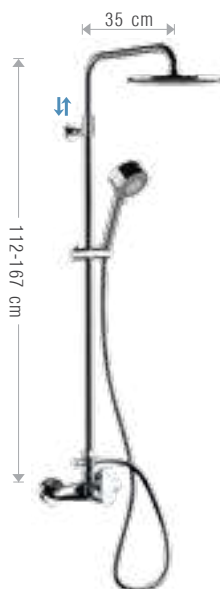

259/AT ATA20

Colonna doccia telescopica con deviatore, miscelatore ARTIC con attacco alto da 3/4", soffione tondo in ABS $\varnothing$ 20 cm, doccetta in ABS cromato a 4 funzioni con getti in silicone anticalcare. Telescopic shower column with diverter, upper connection 3/4", $\varnothing$ 20 cm ABS shower head, with anti-limestone jets, 4 function brass handshower and ARTIC wall mtg shower mixer.