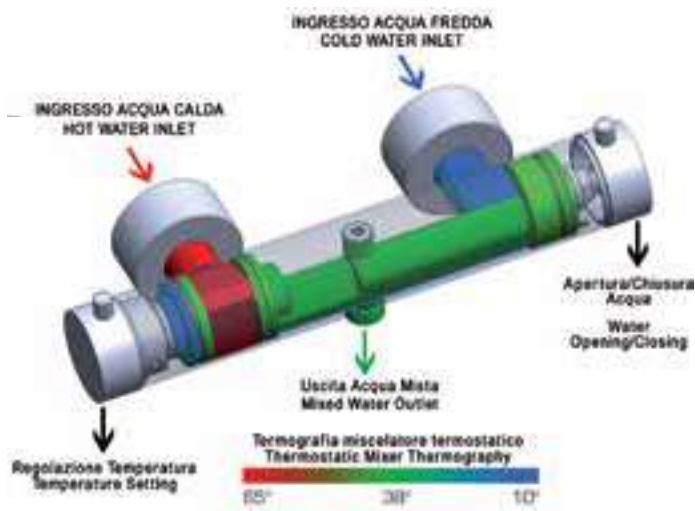

100% SICURO ED EFFICACE

Questa tecnologia consente di proteggere l'utente separando il flusso dell'acqua calda all'interno del miscelatore dalla superficie esterna, evitando che il corpo umano venga a contatto diretto.

100% SAFE AND EFFECTIVE

This technology protect the user by separating the flow of hot water inside the mixer from the outside, thus preventing the human body from coming into direct contact.