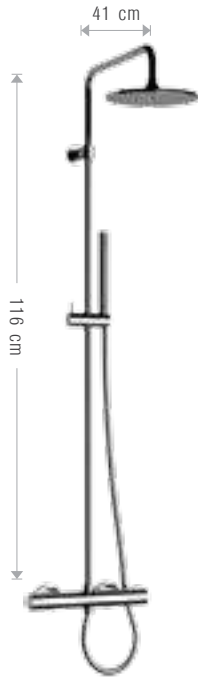

A59/CD

Colonna doccia con soffione acciaio INOX Ø 20 cm, doccia in ABS 1 getto. Miscelatore termostatico per doccia con deviatore integrato 27A/T3. Maniglia in ABS.

Shower column with stainless steel shower head Ø20 cm, 1 jet ABS handshower. Thermostatic shower mixer 27A/T3 with integrated diverter. ABS handles.