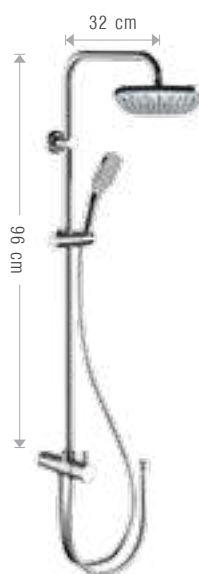

Shower column, diverter with water punch and wall flexible hose 50 cm, stainless steel mirror polished ultraflat squared with round comers shower head **20x20 cm**, 4 functions ABS squared handshower with button to change jets.