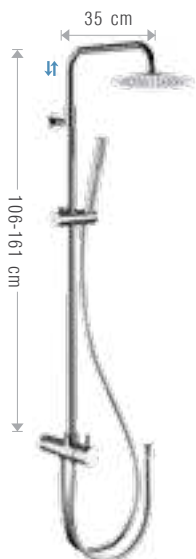

122/NX ATX20

Colonna doccia telescopica, deviatore con presa ad acqua e flessibile a muro 50 cm, soffione tondo ultrasottile in acciaio INOX lucidato a specchio Ø 20 cm, doccetta in ABS tonda ad 1 funzione.

Telescopic shower column, diverter with water punch and wall flexible hose 50 cm, stainless steel mirror polished ultraflat round shower head Ø 20 cm, 1 function ABS round handshower.