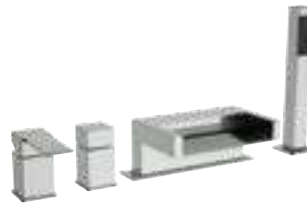

A39/PA

Batteria bordo vasca 4 fori con deviatore, bocca a cascata e doccetta in ottone cromato, con luce LED ambient.

4 holes deck mounted bath mixer with diverter, waterfall spout and c.p. brass handshower with ambient led light.