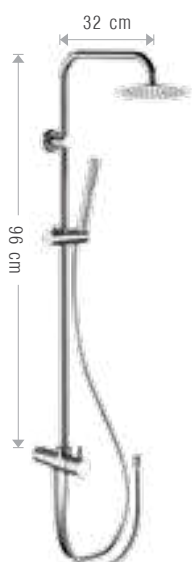

122/NX XTX20

Colonna doccia, deviatore con presa ad acqua e flessibile a muro 50 cm, soffione tondo ultrasottile in acciaio INOX lucidato a specchio Ø 20 cm, doccetta in ABS tonda ad 1 funzione.

Shower column, diverter with water punch and wall flexible hose 50 cm, stainless steel mirror polished ultraflat round shower head Ø 20 cm, 1 function ABS round handshower.