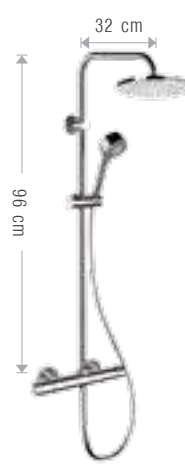

A66/T3

Colonna doccia con soffione tondo in ABS Ø 20 cm, doccetta in ABS cromato a 4 funzioni e termostatico art. 273/T3.

Shower column with Ø 20 cm ABS shower head, 4 functions ABS round handshower and thermostatic mixer art. 273/T3.