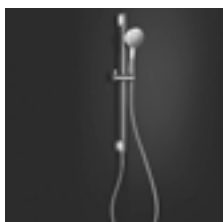

SALISCENDI
SLIDING RAILS

p. 96