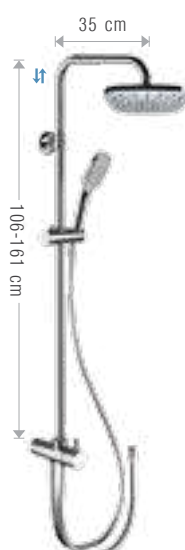

122/NX ADA20

Colonna doccia telescopica, deviatore con presa ad acqua e flessibile a muro 50 cm, soffione quadrato con angoli arrotondati in ABS 20x20 cm, doccetta in ABS quadrata a 4 funzioni con pulsante per cambio getti.

Telescopic shower column, diverter with water punch and wall flexible hose 50 cm, ABS squared with round corners shower head 20x20 cm, 4 functions ABS squared handshower with button to change jets.