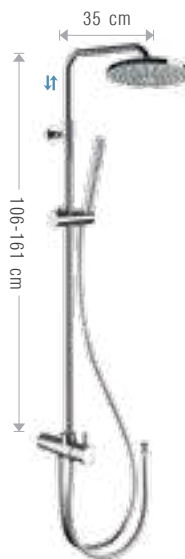

122/NX ATA20

Colonna doccia telescopica, deviatore con presa ad acqua e flessibile a muro 50 cm, soffione tondo in ABS Ø 20 cm, doccetta in ABS tonda ad 1 funzione.

Telescopic shower column, diverter with water punch and wall flexible hose 50 cm, ABS round shower head Ø 20 cm, 1 function ABS round handshower.