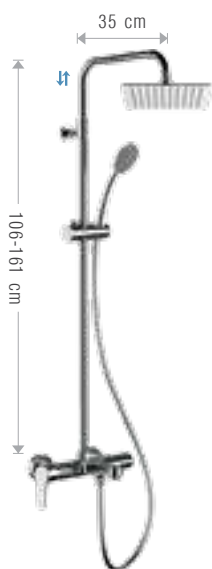

260/SF ADX20

Colonna doccia telescopica con miscelatore doccia a 3 vie serie SURF con deviatore integrato, soffione quadrato con angoli arrotondati ultrasottile in acciaio INOX lucidato a specchio, con getti anticalcare **20x20 cm**, doccetta in ABS tonda ad 1 funzione con getti anticalcare.

Telescopic shower column with 3 ways SURF mixer with integrated diverter, stainless steel mirror polished ultraflat squared with round corners shower head, with anti-limestone jets **20x20 cm**, 1 function ABS round handshower with anti-limestone jets.