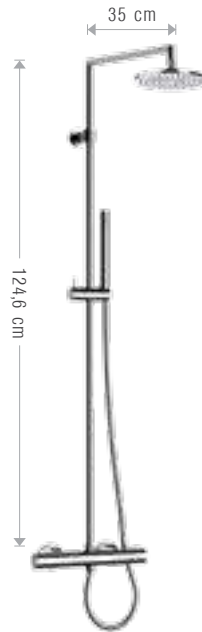

A48/DF

Colonna doccia con supporto superiore regolabile in altezza, soffione in ABS Ø20 cm, doccetta 1 getto in ABS. Miscelatore termostatico per doccia con deviatore integrato 27A/T3 con colonna. Maniglia in ABS.

Shower column with adjustable upper support, ABS shower head Ø20 cm, 1 jet ABS handshower. Thermostatic shower mixer 27A/T3 with integrated diverter. ABS handles.