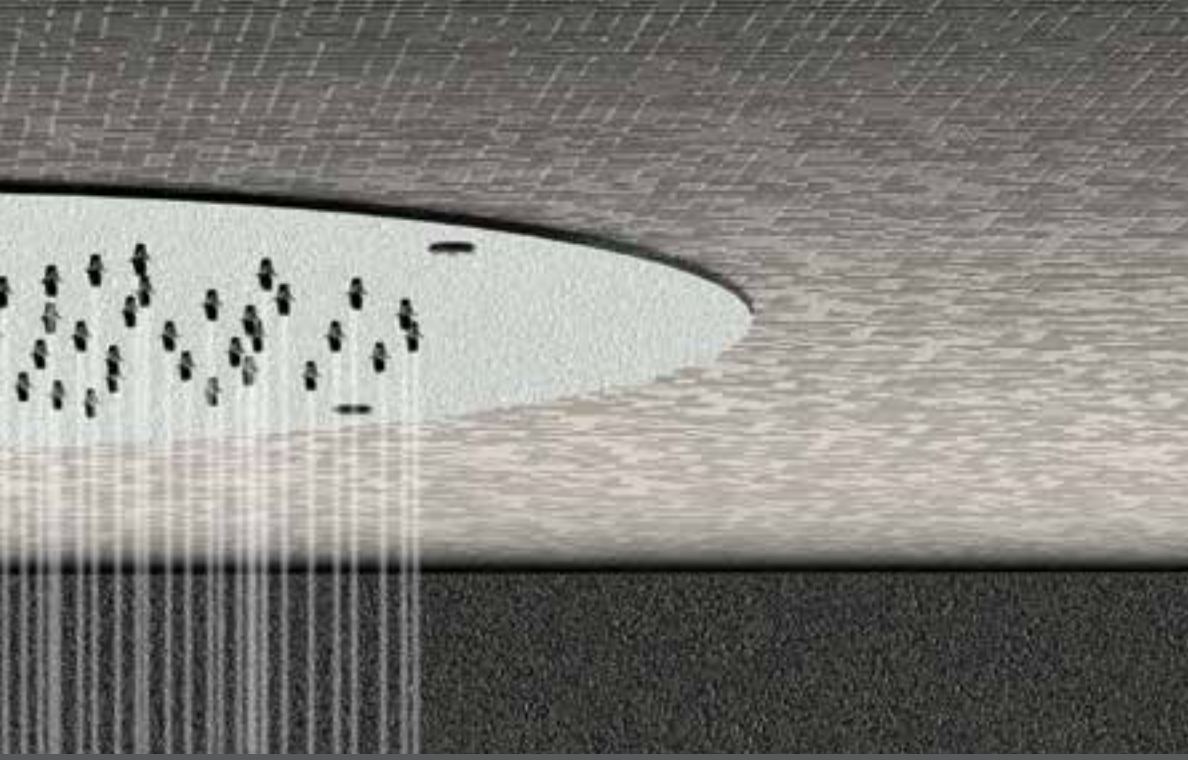

rubinetterie
MARIANI