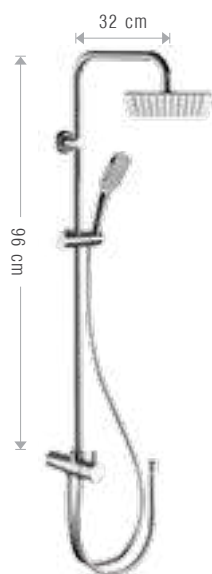

122/NX XDX20

Colonna doccia, deviatore con presa ad acqua e flessibile a muro 50 cm, soffione quadrato con angoli arrotondati ultrasottile in acciaio INOX lucidato a specchio **20x20 cm**, doccetta in ABS quadrata a 4 funzioni con pulsante per cambio getti.

Shower column, diverter with water punch and wall flexible hose 50 cm, stainless steel mirror polished ultraflat squared with round comers shower head **20x20 cm**, 4 functions ABS squared handshower with button to change jets.