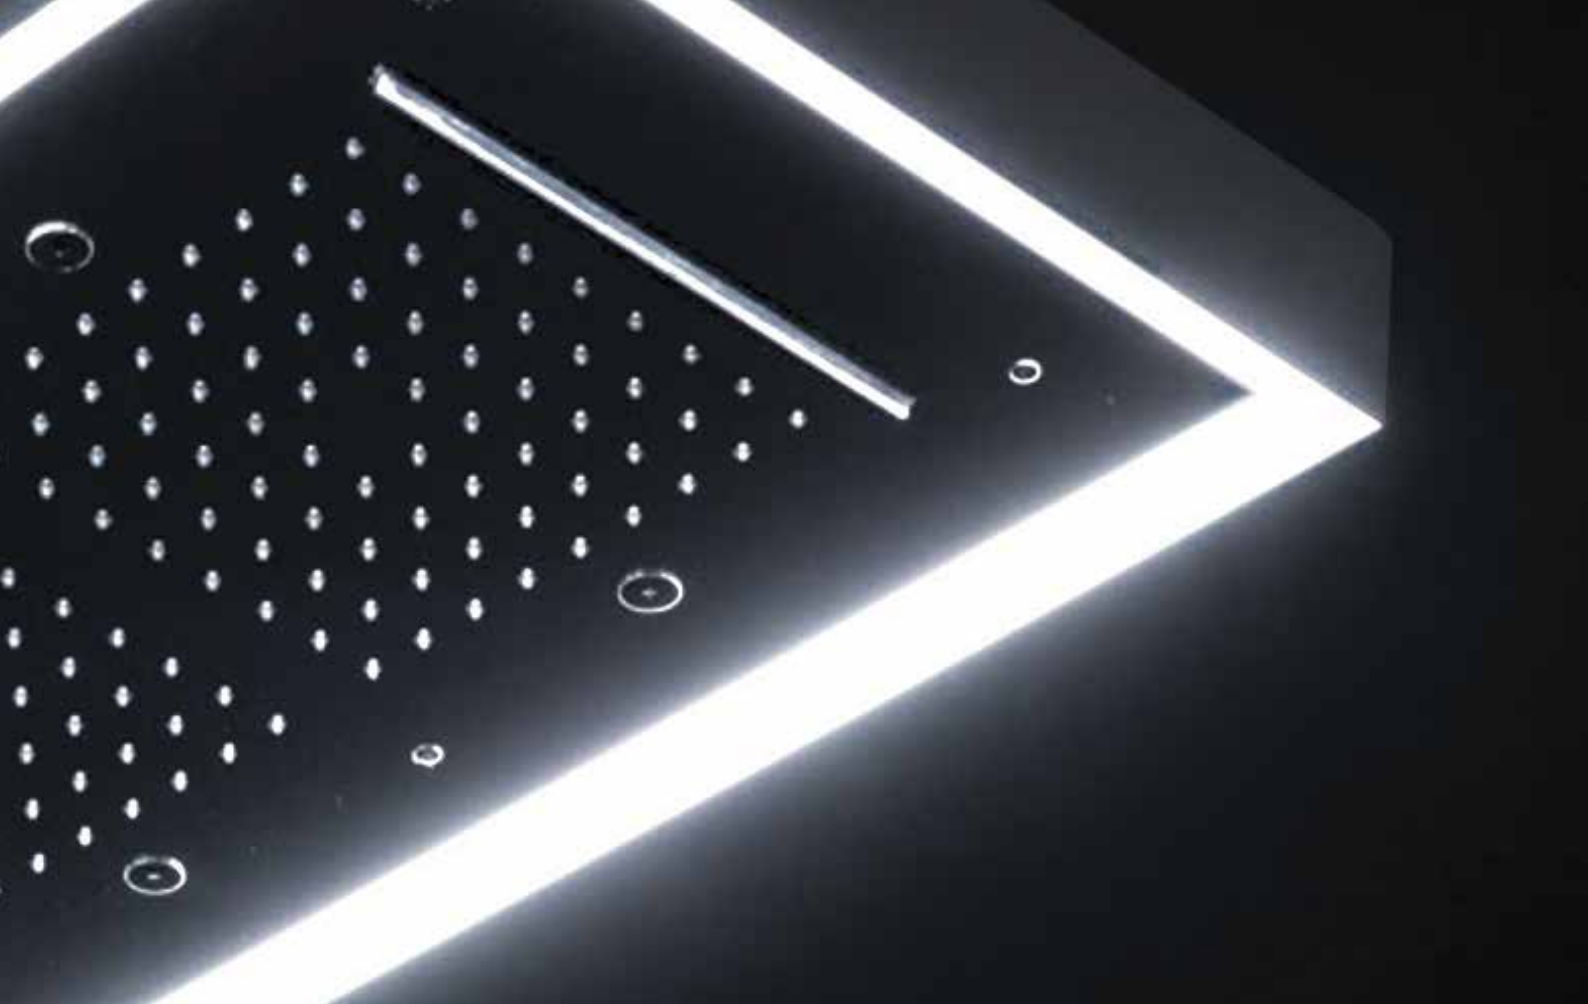

p. 30

p. 34

p. 60

p. 64

p. 70

p. 96

p. 102

p. 110

p. 116

S

WELLNES

rubinetterie
MARIANI