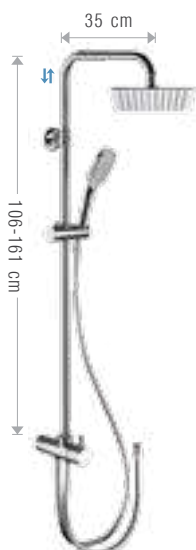

COLONNE DOCCIA TELESCOPICHE CON ATTACCO ESTERNO TELESCOPIC SHOWER COLUMN WITH EXTERNAL CONNECTION

122/NX ADX20

Colonna doccia telescopica, deviatore con presa ad acqua e flessibile a muro 50 cm, soffione quadrato con angoli arrotondati ultrasottile in acciaio INOX lucidato a specchio 20x20 cm, doccetta in ABS quadrata a 4 funzioni con pulsante per cambio getti.

Telescopic shower column, diverter with water punch and wall flexible hose 50 cm, stainless steel mirror polished ultraflat squared with round corners shower head 20x20 cm, 4 functions ABS squared handshower with button to change jets.