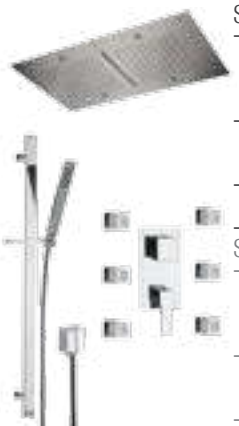

17A/PW P5

Set doccia composto da:

- SSR70NC soffione a soffitto in Acciaio INOX lucidato a specchio con sistema anti-calcare, **70x40 cm**, a 3 funzioni: 2 postazioni pioggia, nebulizzazione (4 uscite), ed un getto a cascata centrale;
- saliscendi con doccetta 191/D9 flat ad 1 funzione squadrata in ottone cromato con flessibile 1,5 m e presa acqua;
- Miscelatore monocomando per doccia con deviatore a 5 vie (una entrata e 5 uscite) su unica piastra.
- 6 getti anticalcare in ottone cromato GQ0/01.

Shower set composed by:

- SSR70NC ceiling stainless steel shower head with anti-limestone system **70x40 cm**, with 3 functions: 2 rain jet workstation, nebulization (4 outlets) and a central waterfall jet;
- flat sliding rail and flat 191/D9 1 function shower completely in brass with flexible 1,5 m and connecting pipe;
- Single-lever built-in shower mixer with 5 ways diverter (1 inlet and 5 outlets) on single flange.
- 6 jets anti-limestone in c.p. brass GQ0/01.