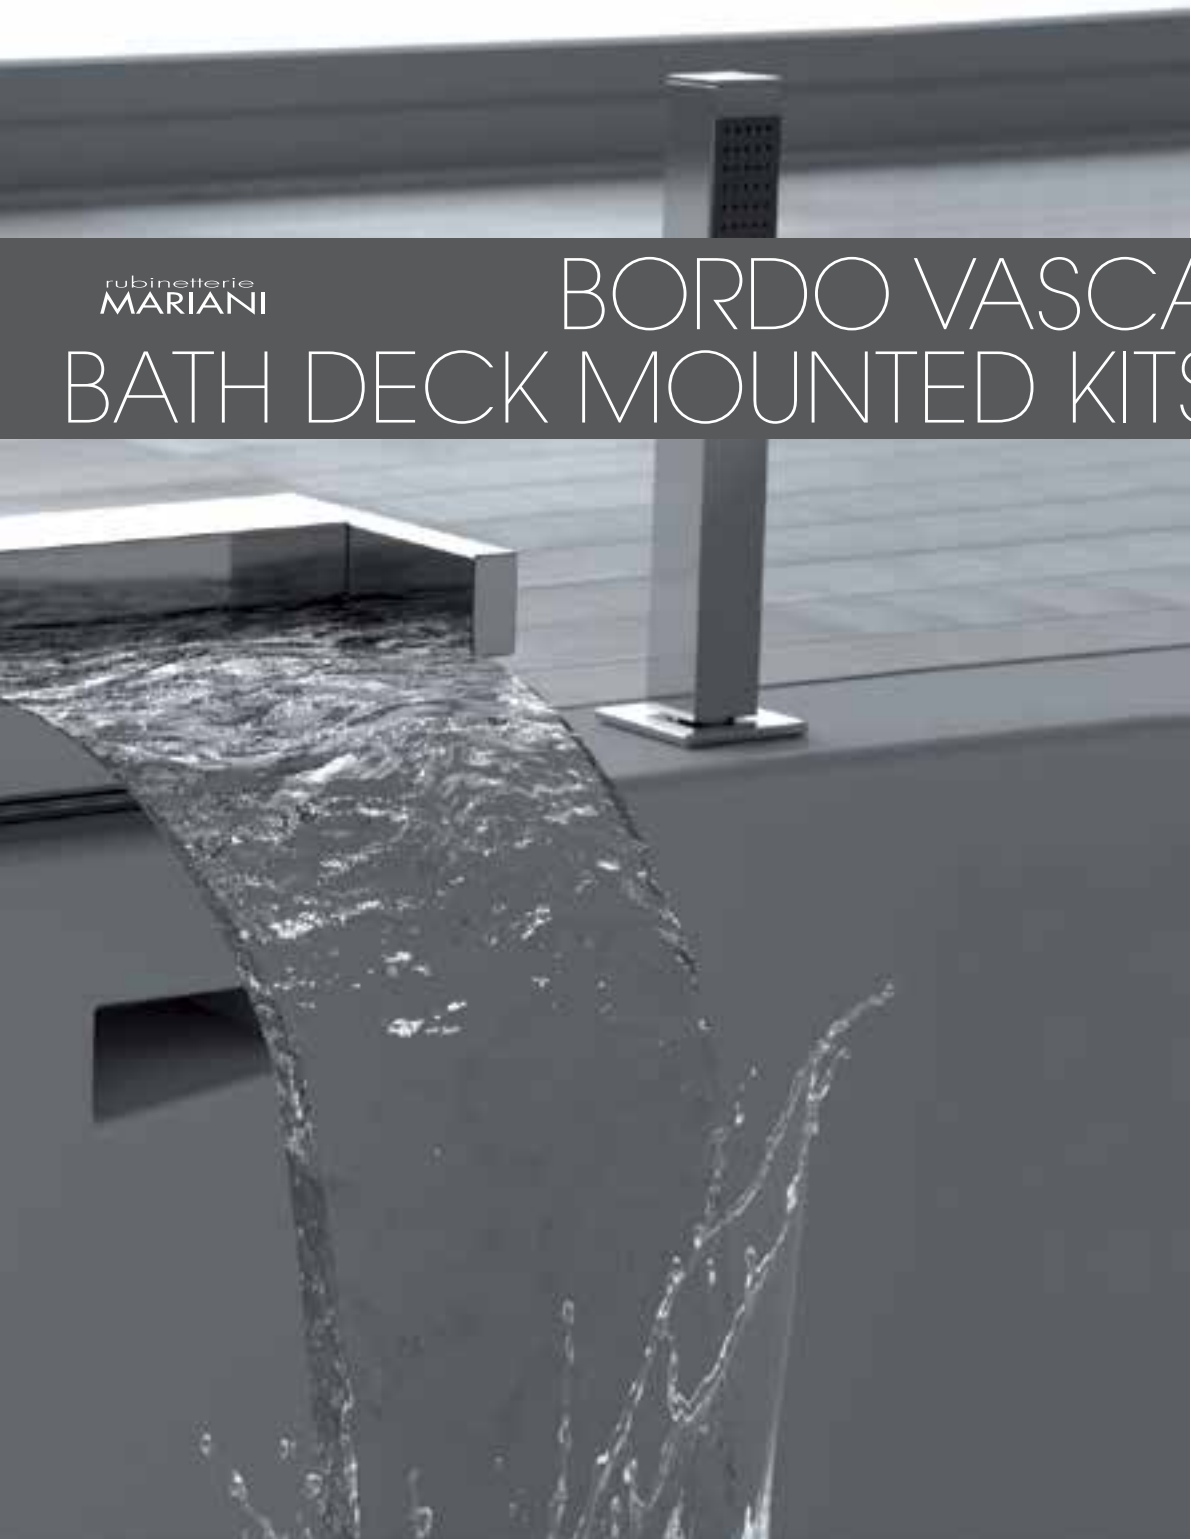

rubinetterie
MARIANI

BORDO VASCA BATH DECK MOUNTED KITS

CROMOTERAPIA
COLOR THERAPY

SOFFIONI
SHOWER HEAD

BOCCHE
SPOUTS

SET DOCCIA
SHOWER SET

DEVIA TORI
DIVERTERS

BOX INCASSO
BUILT-IN BOX

PANNELLI
DOCCIA
SHOWER
PANELS

COLONNE
DOCCIA
SHOWER
COLUMNS

TERMOSTATICI
THERMOSTATICS

SLIDING TRAILS
SLIDING TRAILS

DOCCETTE
HAND SHOWERS

SHUT-OFF

**BORDO VASCA
BATH DECK
MOUNTED KITS**