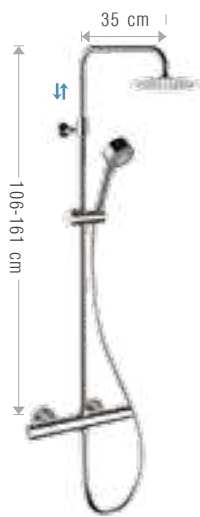

273/T3 A05

Colonna doccia telescopica con miscelatore termostatico con deviatore integrato e attacco alto da 3/4" attacco inferiore da 1/2", doccetta anticalcare a 4 funzioni, soffione a pioggia in acciaio INOX lucidato a specchio Ø 20 cm con getti in silicone anticalcare.

Telescopic shower column, thermostatic mixer with integrated diverter, upper connection 3/4" and lower connection 1/2", 4 functions ABS handshower with anti-limestone jets, stainless steel mirror polished ultraflat shower head Ø20 cm with anti-limestone jets.