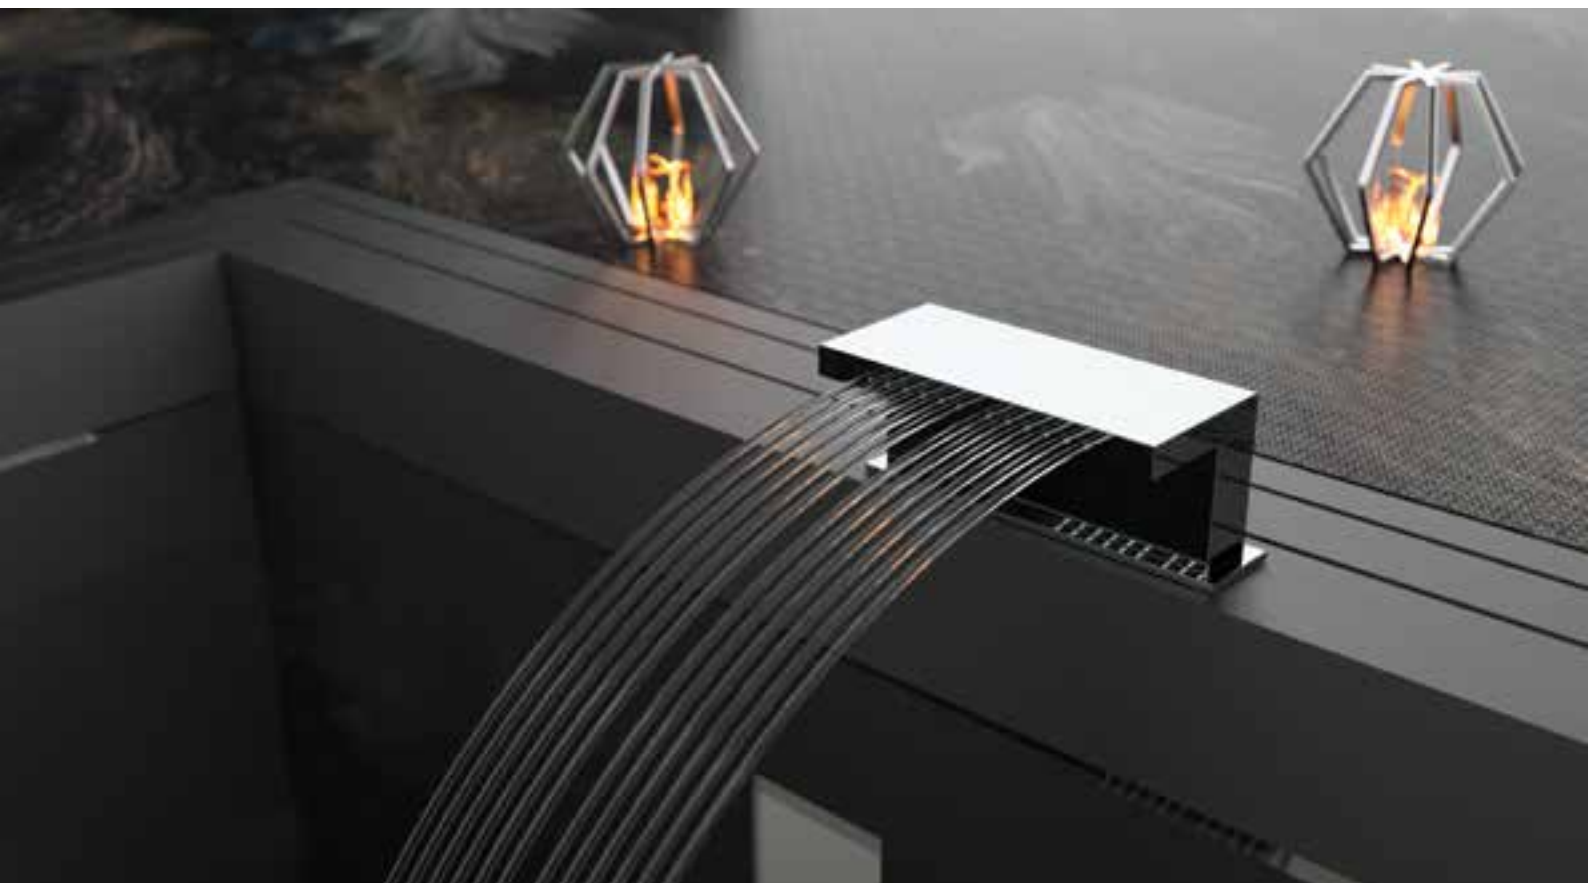

BOCCHIE PER BORDO VASCA – BATH DECK MOUNTED SPOUTS