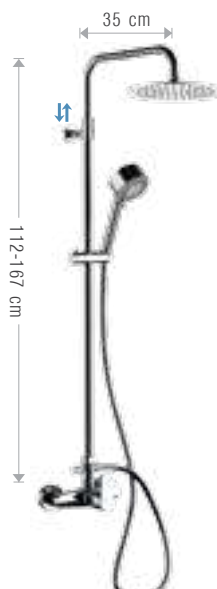

259/AT ATX20

Colonna doccia telescopica con deviatore, miscelatore ARTIC con attacco alto da 3/4", soffione tondo in acciaio INOX $\varnothing$ 20 cm, doccetta in ABS cromato a 4 funzioni con getti in silicone anticalcare. Telescopic shower column with diverter, upper connection 3/4", $\varnothing$ 20 cm stainless steel mirror polished shower head ultraflat with anti-limestone jets, 4 function brass handshower and ARTIC wall mtg shower mixer.

CROMOTERAPIA
CHROMOTHERAPY

SOFFIONI
SHOWER HEAD

BOCCHE
SPOUTS

SET DOCCIA
SHOWER SET

DEVIATORI
DIVERTERS

BOX INCASSO
BUILT-IN BOX

PANNELLI
DOCCIA
SHOWER
PANELS

COLONNE
DOCCIA
SHOWER
COLUMNS

TERMOSTATICI
THERMOSTATICS

SALISCELDI
SLIDING TRAILS

DOCCETTE
HAND SHOWERS

SHUT-OFF

BORDO VASCA
BATH DECK
MOUNTED KITS