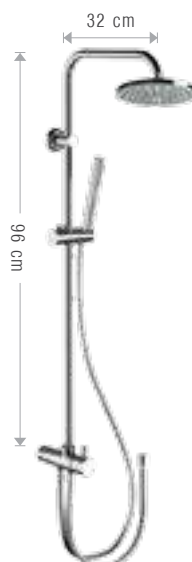

122/NX XTA20

Colonna doccia, deviatore con presa ad acqua e flessibile a muro 50 cm, soffione tondo in ABS Ø 20 cm, doccetta in ABS tonda ad 1 funzione.

Shower column, diverter with water punch and wall flexible hose 50 cm, ABS round shower head Ø 20 cm, 1 function ABS round handshower.

CROMOTERAPIA
COLOR THERAPY

SOFFIONI
SHOWER HEAD

BOCCHE
SPRAYS

SET DOCCIA
SHOWER SET

DEVIATORI
DIVERTERS

BOX INCASSO
BUILT IN BOX

PANNELLI
DOCCIA
SHOWER
PANELS

COLONNE
DOCCIA
SHOWER
COLUMNS

TERMOSTATICI
THERMOSTATICS

SALISCIENDI
SLIDING TRAILS

DOCCETTE
HAND SHOWERS

SHUT-OFF

BORDO VASCA
BATH DECK
MOUNTED KITS