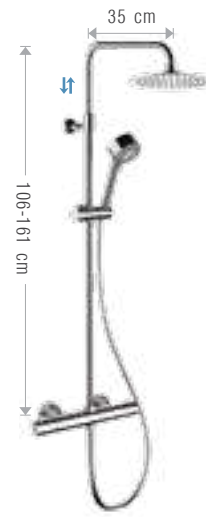

273/T3 ATX25

Colonna doccia telescopica con miscelatore termostatico con deviatore integrato e attacco alto da 3/4" attacco inferiore da 1/2", doccetta anticalcare a 4 funzioni, soffione a pioggia in acciaio INOX lucidato a specchio Ø 25 cm con getti in silicone anticalcare.

Telescopic shower column, thermostatic mixer with integrated diverter, upper connection 3/4" and lower connection 1/2", 4 functions ABS handshower with anti-limestone jets, stainless steel mirror polished ultraflat shower head Ø25 cm with anti-limestone jets.