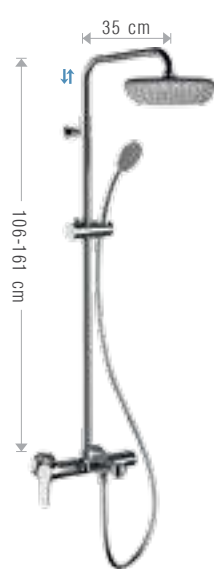

260/SF ADA20

Colonna doccia telescopica con miscelatore doccia a 3 vie serie SURF con deviatore integrato, soffione quadrato con angoli arrotondati in ABS con getti anticalcare **20x20 cm**, doccetta in ABS tonda ad 1 funzione con getti anticalcare.

Telescopic shower column with 3 ways SURF mixer with integrated diverter, ABS squared with round corners shower head, with anti-limestone jets **20x20 cm**, 1 function ABS round handshower with anti-limestone jets.