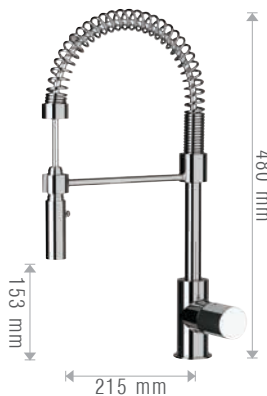

Shower set composed by:  
 - SR0/03 50x20x3 cm stainless steel wall shower head, 2 jets: waterfall and rain;  
 - 1 function flat brass shower 191/D9 and shower holder with brass pipe connection integrated and stainless steel 1,5 m flexible art W002030400;  
 - Single-lever shower mixer with 3 positions diverter (3 outlets and 1 inlet) on single flange 173/AV P3.

Shower set composed by:  
 - SR0/03 50x20x3 cm stainless steel wall shower head, 2 jets: waterfall and rain;  
 - flat sliding rail and shower completely in brass with flexible 1,5 m and connecting pipe;  
 - Single lever built-in shower mixer with three ways diverter (1 inlet and 3 outlets) on single flange 173/AV P3.

Come 17A/AV5 P3 SR003:  
 As 17A/AV5 P3 SR003:

**17A/AV5 P3 SR005** con soffione doccia a parete ultrapiatto 50x25 cm, H 3 mm, in Acciaio Inox 2 getti: cascata e pioggia. with wall stainless steel ultra-flat shower head 50x25 cm, 3 mm height, 2 jets: waterfall and rain.

**506/AV5**  
 Miscelatore monocomando lavello, bocca girevole alta.  
 Single lever sink mixer with swivel high spout.

**506/AV5 C**  
 Miscelatore monocomando lavello canna corta girevole.  
 Single-lever sink mixer with shorter swivel spout.