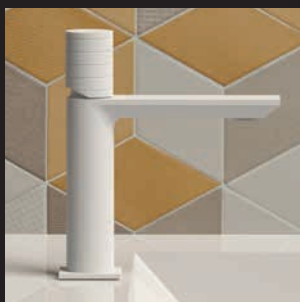

---

rubinetterie
MARIANI

5TH AVENUE