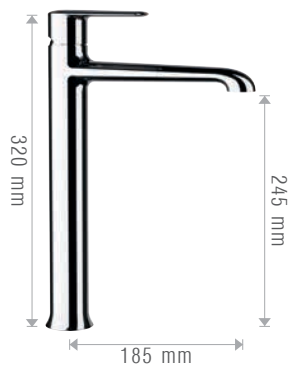

393/AR
Miscelatore monocomando lavabo con scarico.
Single lever basin mixer with pop-up waste.

398/AR
Miscelatore monocomando lavabo alto senza scarico.
High basin mixer without waste.