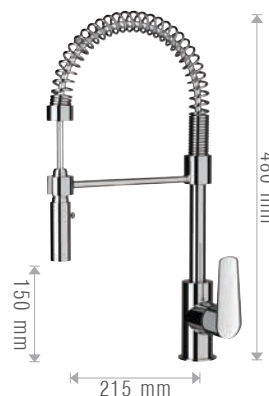

57D/AR

Miscelatore monocomando lavello a molla con doccetta estraibile dal supporto ed orientabile con 2 getti.
Spring single lever sink mixer with detachable and adjustable 2 jets hand shower.