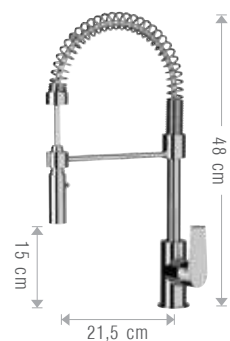

57D/AT
Miscelatore monocomandoavello a molla con doccetta estraibile dal supporto ed orientabile a due funzioni e cartuccia Ø35.
Spring single-lever sink mixer with detachable and adjustable 2 functions handshower and Ø35 cartridge.