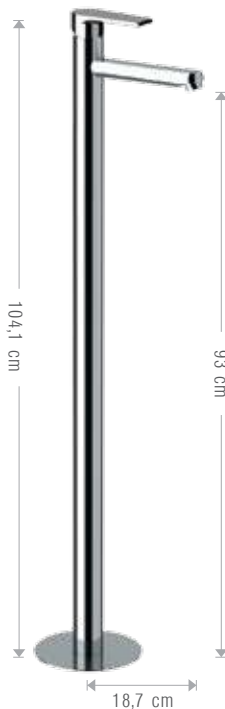

Monocomando.

Disponibile nella finitura: cromo.

ENG

**TECHNICAL CHARACTERISTICS:**

Equipped with ceramic discs cartridge:  
Ø35 mm.

Equipped with water and energy  
saving aerator; at the same water flow,  
a better aeration allows a water saving  
up to 70%.

Single-lever.

Available in the following finishing:  
chrome.

**393/AT**

Miscelatore monocomando lavabo, con scarico.  
Single-lever basin mixer, with pop-up waste.

**39A/AT**

Miscelatore monocomando lavabo medio con scarico.  
Medium single-lever basin mixer, with pop-up waste.

**398/AT**

Miscelatore monocomando lavabo alto XL senza scarico.  
High XL single-lever mixer without waste.

**385/AT**

Miscelatore monocomando lavabo da terra senza scarico.  
Single-lever basin mixer floor-mounting without waste.

**382/AT**

Miscelatore monocomando lavabo con bocca alta girevole.  
Single-lever mixer for wash basin with high swiveling spout.

**565/AT**

Miscelatore monocomando lavabo ad incasso.  
Built-in single-lever basin mixer.