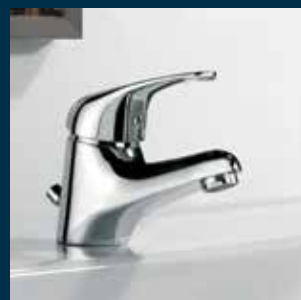

**571/E2**  
Miscelatore monocomando lavello bocca girevole.  
Single-lever sink mixer with swivel spout.

**510/E2**  
Miscelatore monocomando lavello, bocca alta tipo lusso, modello sottofinestra.  
Single-lever sink mixer, with high spout movable and orientable, luxury under window type.

**505/E2**  
Miscelatore monocomando lavello a muro, con leva frontale e bocca alta girevole.  
Single-lever wall mounted sink mixer with frontal lever and high movable spout.

**501/E2**  
Miscelatore monocomando lavello a parete bocca girevole.  
Wall mtg. single-lever sink mixer with swivel spout.

**580/E9**  
Miscelatore monocomando lavello a parete con leva clinica e bocca girevole.  
Wall mtg. single-lever sink mixer with clinic lever and movable spout.

---

rubinetterie  
**MARIANI**

EPIC

---

**RUBINETTERIE MARIANI srl:**