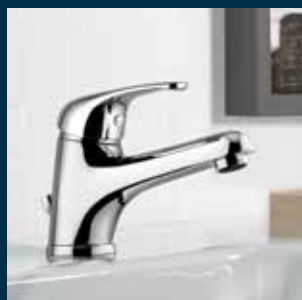

---

rubinetterie
MARIANI

EPIC