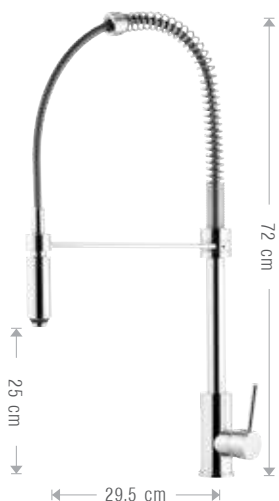

Shower set composed by:  
- ultraflat stainless steel shower head Ø20 cm with anti-limestone jets and chrome plated brass arm 30 cm;  
- ABS 1 function handshower with brass pipe connection and fix holder, 150 cm flexible hose;  
- Concealed single-lever shower mixer with diverter 174/HR.

Shower set composed by:  
- ultraflat stainless steel shower head Ø20 cm with anti-limestone jets and chrome plated brass arm 30 cm;  
- minimal chrome plated sliding rail set with 1 function handshower, chrome plated brass flexible hose and round pipe connection;  
- Concealed single-lever shower mixer with diverter 174/HR.

**17B/HR TX40**

con soffione doccia Ø40 cm, con braccio doccia 40 cm  
with shower head Ø40 cm with arm 40 cm;

**17A/HR TX40**

con soffione doccia Ø40 cm, con braccio doccia 40 cm  
with shower head Ø40 cm with arm 40 cm;

**57D/HR**

Miscelatore monocomando lavello a molla con doccetta estraibile a 2 funzioni.  
Single-lever sink mixer with spring spout and 2 functions pull-out handshower.

**577/HR**

Miscelatore monocomando lavello con molla estetica.  
Single-lever sink mixer with aesthetic spring spout.