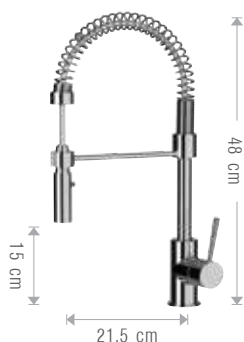

Shower set composed by:  
- ultraflat stainless steel shower head Ø20 cm with anti-limestone jets and chrome plated brass arm 30 cm;  
- minimal chrome plated sliding rail set with 1 function handshower, chrome plated brass flexible hose and round pipe connection;  
- Concealed single-lever shower mixer with diverter 174/HR.

**17B/HR TX25**

con soffione doccia Ø25 cm, con braccio doccia 30 cm  
with shower head Ø25 cm with arm 30 cm;

**17A/HR TX25**

con soffione doccia Ø25 cm, con braccio doccia 30 cm  
with shower head Ø25 cm with arm 30 cm;

**17B/HR TX30**

con soffione doccia Ø30 cm, con braccio doccia 30 cm  
with shower head Ø30 cm with arm 30 cm;

**17A/HR TX30**

con soffione doccia Ø30 cm, con braccio doccia 30 cm  
with shower head Ø30 cm with arm 30 cm;

**17B/HR TX40**

con soffione doccia Ø40 cm, con braccio doccia 40 cm  
with shower head Ø40 cm with arm 40 cm;

**17A/HR TX40**

con soffione doccia Ø40 cm, con braccio doccia 40 cm  
with shower head Ø40 cm with arm 40 cm;