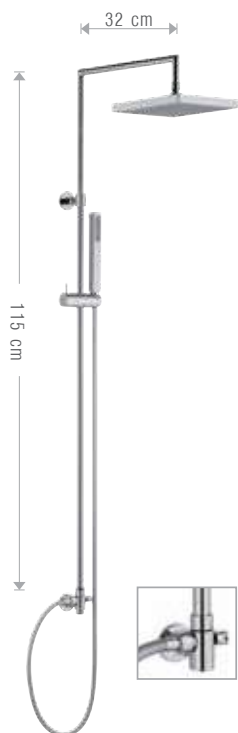

Bocca incasso.  
Built-in spout.

**132/QD**

Bocca incasso con deviatore, lunghezza bocca 17 cm.  
Built-in spout with diverter, length spout 17 cm.

# POLAR

rubinetterie  
**MARIANI**

**A53/CD**

Colonna doccia Ø18 mm con soffione quadrato in ABS 20x20 cm doccetta quadrata in ABS completamente cromata e presa d'acqua a muro con deviatore.

Shower column Ø18 mm. with 20x20 cm ABS squared shower head, chrome plated ABS squared handshower, wall connecting pipe with diverter.

**A42/C1**

Colonna doccia con soffione rettangolare in lastra di ottone 24x14 cm doccetta quadrata in ABS completamente cromata ed esterno doccia "Polar". Brass shower column with 24x14 cm rectangular shower head, squared handshower all in chrome plated ABS and "Polar" wall mtg. shower mixer.

Shower column in chromed brass Ø14 mm with 25x25 cm squared ultra-flat stainless steel shower head 4 mm. thickness, squared completely chrome ABS shower and bayonet fitting Damixa™ thermostatic mixer included. Diverter incorporated in the mixer handle.