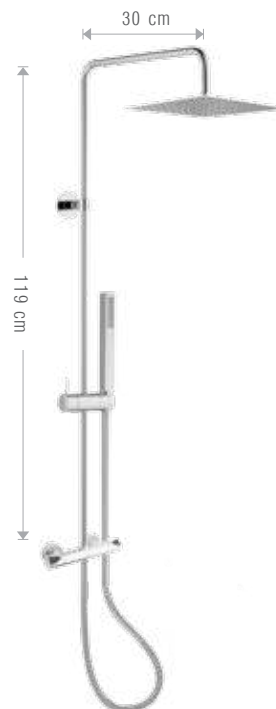

Bocca incasso.  
Built-in spout.

**132/QD**

Bocca incasso con deviatore, lunghezza bocca 17 cm.  
Built-in spout with diverter, length spout 17 cm.

# POLAR

rubinetterie  
**MARIANI**

**A53/CD**

Colonna doccia Ø18 mm con soffione quadrato in ABS 20x20 cm doccetta quadrata in ABS completamente cromata e presa d'acqua a muro con deviatore.

Shower column Ø18 mm. with 20x20 cm ABS squared shower head, chrome plated ABS squared handshower, wall connecting pipe with diverter.

**A42/C1**

Colonna doccia con soffione rettangolare in lastra di ottone 24x14 cm doccetta quadrata in ABS completamente cromata ed esterno doccia "Polar". Brass shower column with 24x14 cm rectangular shower head, squared handshower all in chrome plated ABS and "Polar" wall mtg. shower mixer.

Shower column in chromed brass Ø14 mm with 25x25 cm squared ultra-flat stainless steel shower head 4 mm. thickness, squared completely chrome ABS shower and bayonet fitting Damixa™ thermostatic mixer included. Diverter incorporated in the mixer handle.