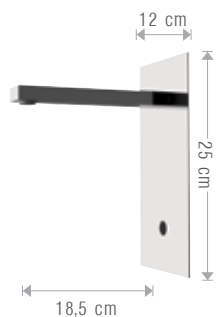

E3000

Rubinetto lavabo ad incasso a sensore, monoacqua. Alimentato con batterie al litio.
Built-in wash basin sensor mixer, single water.
Powered by lythium batteries.