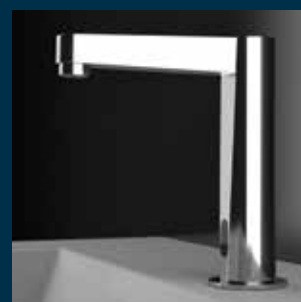

RUBINETTERIE MARIANI srl:

Via Berlino, 2/4 - 24040 Verdellino - Zingonia (Bg)
Tel. +39 035 41 92 911 - Fax +39 035 41 92 925
info@rubmar.it - www.rubinetteriemariani.it

P. Iva IT 03442080168 - C.F.03442080168