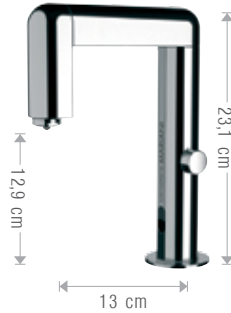

E18L1

Rubinetto elettronico con regolazione acqua caldo/freddo ad azionamento a sensore con cromoterapia dotato di microturbina e tecnologia LED. La luce cambia in funzione della temperatura dell'acqua, dal freddo blu al caldo rosso, passando per il verde con acqua miscelata. Alimentato con batterie al litio. Sensor control basin tap with hot/cold water adjustment, colortherapy with microturbine and LED technology. The light changes with the water temperature, from cold blue to hot red, passing through green mixed water. Powered by lythium batteries.

E18L1CE

Come **E18L1** alimentato a corrente elettrica. As **E18L1** powered by electricity.