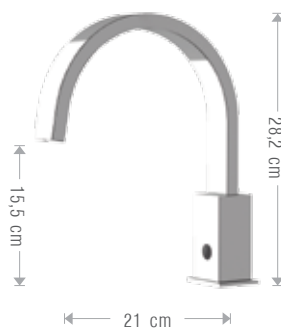

E3200

Rubinetto elettronico ad azionamento a sensore con regolazione acqua caldo/freddo tramite due rubinetti sottolavabo. Alimentato con batterie al litio.
Sensor control basin tap with hot/cold water setting by two angle valves. Powered by lythium batteries.