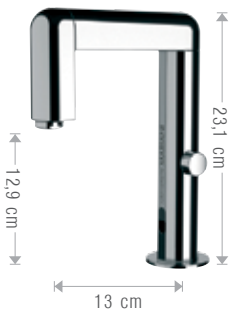

S31

Rubinetto lavabo ad incasso a sensore, monoacqua.
Built-in wash basin sensor mixer, single water.

S31L1

Rubinetto lavabo ad incasso a sensore, monoacqua, con dispositivo color (disponibile solo in versione D).
Built-in wash basin sensor mixer, single water, with color device (available only in D version).