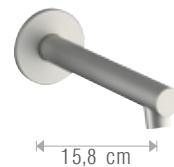

760/UMX

Saliscendi minimale con doccetta ad 1 funzione completamente in acciaio INOX spazzolato.
Minimal sliding rail set with 1 function handshower completely in brushed stainless steel.

130/UMX

Bocca incasso.
Built-in spout.

Shower set composed by:

- ultra flat shower head Ø20 cm with arm completely in brushed stainless steel.
- Minimal sliding rod with minimal handshower, all in brushed stainless steel with conical flexible hose in pvc steel grey color cm 150.
- C.p. brass wall round connection pipe, in brushed stainless steel.
- brushed stainless steel shower mixer, with 2 ways diverter.