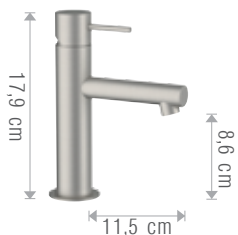

Dotata di cartucce a dischi ceramici prodotte da STSR
Ø 25 mm per lavabo e bidet e Ø 35 mm per incassi
doccia.

ENG
TECHNICAL CHARACTERISTICS:

Completely in Stainless Steel AISI 316. Single-lever.
Single-lever.

Equipped with ceramic discs cartridges produced by
STSR: Ø 25 mm on basin and bidet mixers and Ø 25 mm
on concealed shower mixer.

382/UMX

Miscelatore monocomando lavabo con scarico click-clack.
Single-lever basin mixer with click-clack waste.

398/UMX

Miscelatore monocomando lavabo alto senza scarico.
High basin mixer without waste.

380/UMX

Miscelatore monocomando lavabo senza scarico e senza foro sul corpo.
Single-lever basin mixer without waste and without body hole.

Shower set composed by:

- ultra flat shower head Ø20 cm with arm completely in brushed stainless steel.
- Minimal sliding rod with minimal handshower, all in brushed stainless steel with conical flexible hose in pvc steel grey color cm 150.
- C.p. brass wall round connection pipe, in brushed stainless steel.
- brushed stainless steel shower mixer, with 2 ways diverter.