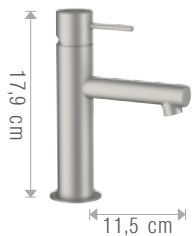

382/UMX

Miscelatore monocomando lavabo con scarico click-clack.
Single-lever basin mixer with click-clack waste.