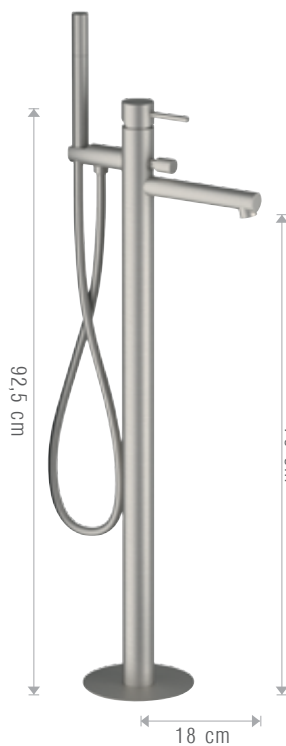

21A/UMX

Miscelatore monocomando vasca da pavimento con doccetta.
Single-lever bath mixer floor-mounting with shower.

179/UMX

Miscelatore monocomando incasso.
Concealed single-lever shower mixer.

173/UMX PP2

Miscelatore monocomando incasso con deviatore a 2 vie.
Concealed single-lever shower mixer with 2 ways diverter.

173/UMX PP3

Miscelatore monocomando incasso con deviatore a 3 vie.
Concealed single-lever shower mixer with 3 ways diverter.