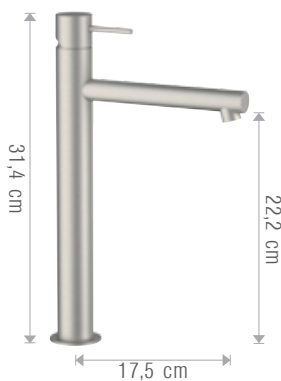

Dotata di cartucce a dischi ceramici prodotte da STSR
Ø 25 mm per lavabo e bidet e Ø 35 mm per incassi
doccia.

ENG
TECHNICAL CHARACTERISTICS:

Completely in Stainless Steel AISI 316. Single-lever.
Single-lever.

Equipped with ceramic discs cartridges produced by
STSR: Ø 25 mm on basin and bidet mixers and Ø 25 mm
on concealed shower mixer.

382/UMX

Miscelatore monocomando lavabo con scarico click-clack.
Single-lever basin mixer with click-clack waste.

Shower set composed by:

- ultra flat shower head Ø20 cm with arm completely in brushed stainless steel.
- Minimal sliding rod with minimal handshower, all in brushed stainless steel with conical flexible hose in pvc steel grey color cm 150.
- C.p. brass wall round connection pipe, in brushed stainless steel.
- brushed stainless steel shower mixer, with 2 ways diverter.