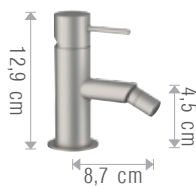

Dotata di cartucce a dischi ceramici prodotte da STSR
Ø 25 mm per lavabo e bidet e Ø 35 mm per incassi
doccia.

ENG
TECHNICAL CHARACTERISTICS:

Completely in Stainless Steel AISI 316. Single-lever.
Single-lever.

Equipped with ceramic discs cartridges produced by
STSR: Ø 25 mm on basin and bidet mixers and Ø 25 mm
on concealed shower mixer.

382/UMX

Miscelatore monocomando lavabo con scarico click-clack.
Single-lever basin mixer with click-clack waste.

398/UMX

Miscelatore monocomando lavabo alto senza scarico.
High basin mixer without waste.

380/UMX

Miscelatore monocomando lavabo senza scarico e senza foro sul corpo.
Single-lever basin mixer without waste and without body hole.