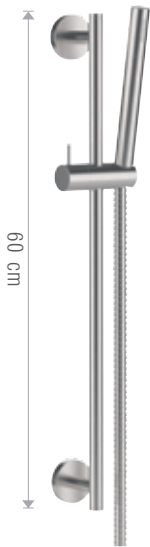

Dotata di cartucce a dischi ceramici prodotte da STSR
Ø 25 mm per lavabo e bidet e Ø 35 mm per incassi
doccia.

ENG
TECHNICAL CHARACTERISTICS:

Completely in Stainless Steel AISI 316. Single-lever.
Single-lever.

**21A/UMX**

Miscelatore monocomando vasca da pavimento con doccetta.
Single-lever bath mixer floor-mounting with shower.

**179/UMX**

Miscelatore monocomando incasso.
Concealed single-lever shower mixer.

**173/UMX PP2**

Miscelatore monocomando incasso con deviatore a 2 vie.
Concealed single-lever shower mixer with 2 ways diverter.

**173/UMX PP3**

Miscelatore monocomando incasso con deviatore a 3 vie.
Concealed single-lever shower mixer with 3 ways diverter.

Shower set composed by:

- ultra flat shower head Ø20 cm with arm completely in brushed stainless steel.
- Minimal sliding rod with minimal handshower, all in brushed stainless steel with conical flexible hose in pvc steel grey color cm 150.
- C.p. brass wall round connection pipe, in brushed stainless steel.
- brushed stainless steel shower mixer, with 2 ways diverter.