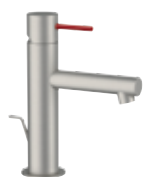

ULTRAMINIMAL 316

.OR

Acciaio INOX
spazzolato/asta della
maniglia Rosso Opaco
Brushed stainless steel/
handle rod Matt Red