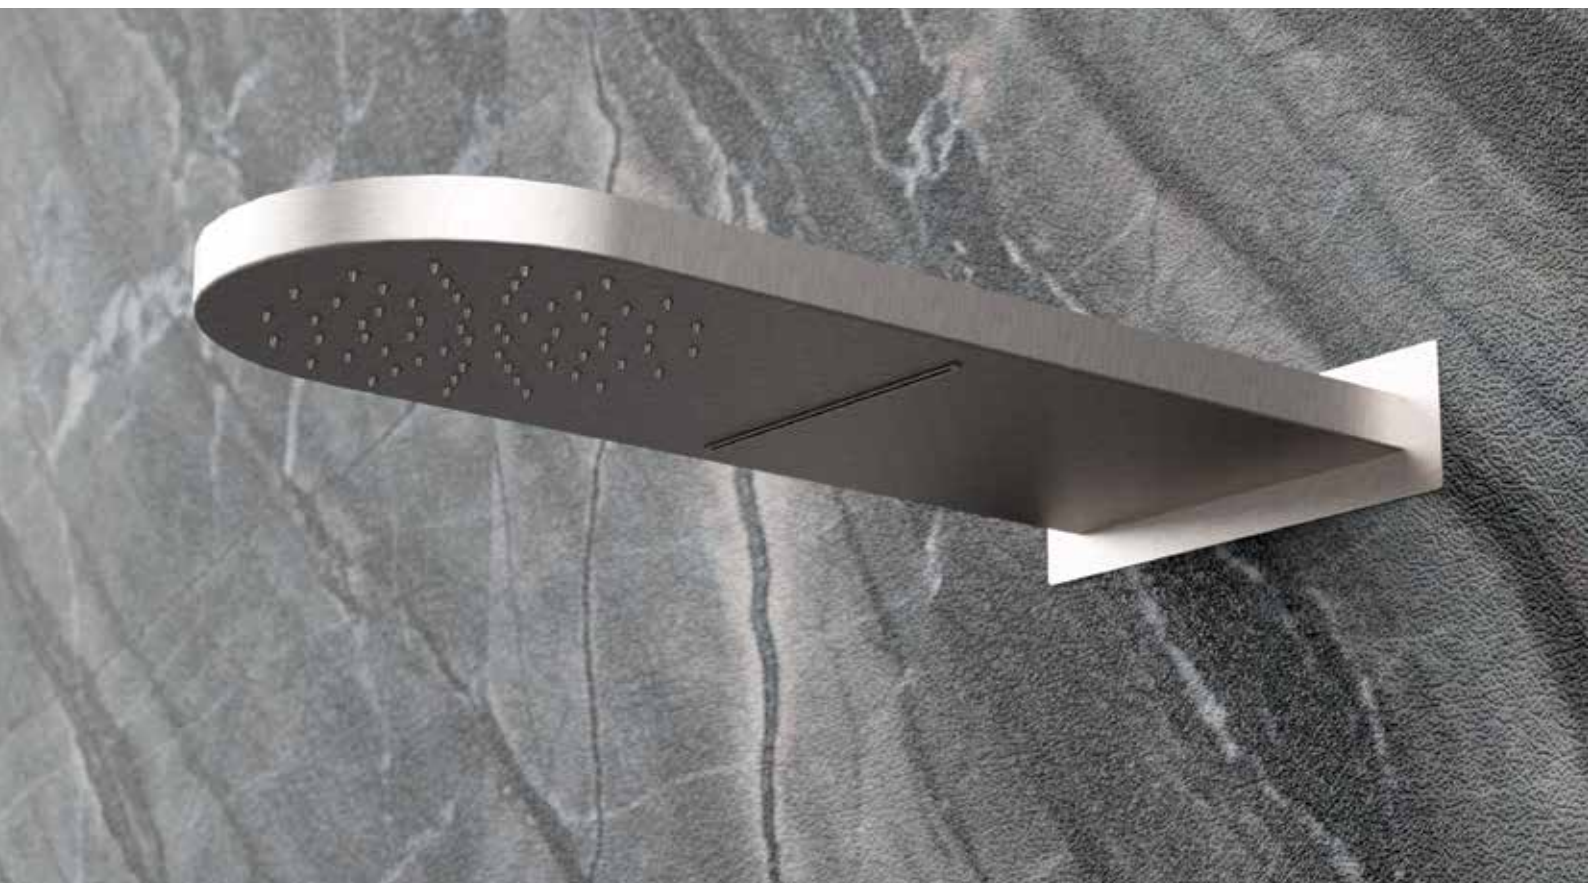

ACCIAIO INOX SPAZZOLATO – BRUSHED STAINLESS STEEL

SQXS/01 20

Soffione doccia ultra piatto **20x20 cm** in acciaio INOX spazzolato.
Ultra slim brushed stainless steel shower head **20x20 cm**.

SQXS/01 25 25x25 cm

SQXS/01 30 30x30 cm

SQXS/01 40 40x40 cm

STSX/01 20

Soffione doccia ultra piatto **Ø 20 cm** in acciaio INOX spazzolato.
Ultra slim brushed stainless steel shower head **Ø 20 cm**.

STSX/01 25 Ø 25 cm

STSX/01 30 Ø 30 cm

STSX/01 40 Ø 40 cm