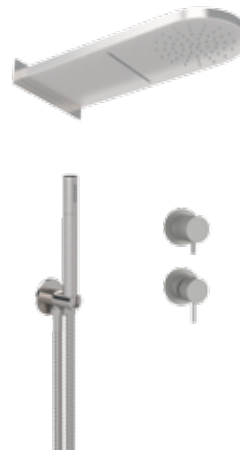

Shower set composed by:

- ultra flat shower head Ø20 cm with arm completely in brushed stainless steel.
- Minimal sliding rod with minimal handshower, all in brushed stainless steel with conical flexible hose in pvc steel grey color cm 150.
- C.p. brass wall round connection pipe, in brushed stainless steel.
- brushed stainless steel shower mixer, with 2 ways diverter.

Shower set composed by:

- ultra flat shower head Ø20 cm with arm completely in brushed stainless steel.
- minimal shower holder with water punch with minimal handshower all in brushed stainless steel with conical flexible hose in pvc steel grey color cm 150.
- brushed stainless steel shower mixer, with 2 ways diverter.

Shower set composed by:

- brushed stainless steel wall shower head, 2 functions: rain and waterfall.
- Minimal sliding rod with minimal handshower, completely in brushed stainless steel with conical flexible hose in pvc steel grey color cm 150.
- C.p. brass wall connection pipe, round in brushed stainless steel.
- brushed stainless steel shower mixer, with 3 ways diverter.

Shower set composed by:

- brushed stainless steel wall shower head, 2 functions: rain and waterfall.
- luxury shower holder with water punch with minimal handshower completely in brushed stainless steel with conical flexible hose in pvc steel grey color cm 150.
- brushed stainless steel shower mixer, with 3 ways diverter.