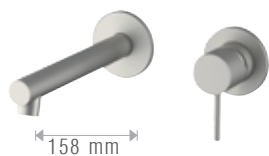

565/UMX P

Miscelatore monocomando a incasso per lavabo su doppia piastra.
Single-lever built-in basin mixer with double flange.