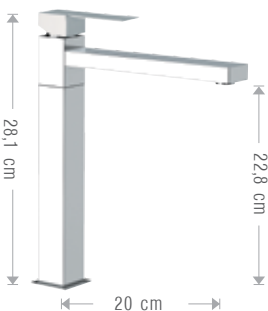

A72/PA

Miscelatore monocomando lavello, con luce LED ambient.
Single-lever sink mixer, with ambient LED light.