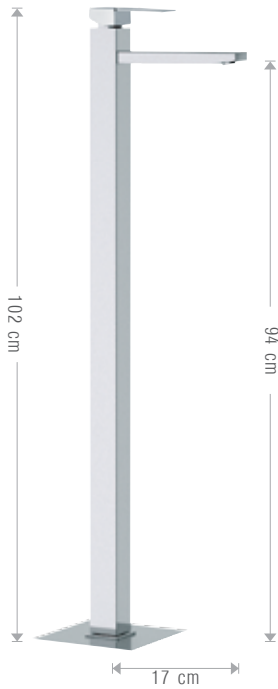

A97/PA

Miscelatore monocomando lavabo alto, senza scarico, con luce LED ambient.
Single-lever basin mixer high neck, without pop-up waste, with ambient LED light

A98/PA

Miscelatore monocomando lavabo alto XL, senza scarico, con luce LED ambient.
Single-lever basin mixer high neck XL, without pop-up waste, with ambient LED light

385/PA

Miscelatore monocomando lavabo da terra senza scarico.
Single-lever basin mixer floor-mounting without waste.

493/PA

Miscelatore bidet con scarico e tettuccio estetico brevettato.
Bidet mixer with pop-up waste and patented aesthetic nozzle cover.

A39/PA

Batteria bordo vasca 4 fori con deviatore, bocca a cascata e doccetta in ottone cromato, con luce LED ambient.
4 holes deck mounted bath mixer with diverter, waterfall spout and c.p. brass handshower with ambient led light.