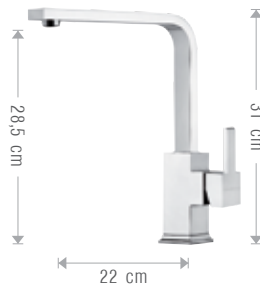

ENG
TECHNICAL CHARACTERISTICS:
Equipped with ceramic discs cartridge Ø 35 mm.
Equipped with water and energy saving aerator; at the
same water flow, a better aeration allows a water saving
up to 70%.
Available in the following finishing: chrome.
Single-lever.

**241/PA**

Presca acqua quadrata con supporto regolabile in ottone, doccia "Quadra" in ABS completamente cromata e flessibile da 150 cm.
Squared connection pipe with adjustable shower holder in brass, "Quadra" chrome plate ABS handshower and 150 cm flexible hose.

**179/QN**

Miscelatore monocomando incasso.
Concealed single-lever shower mixer.

**173/QN**

Miscelatore monocomando incasso con deviatore.
Concealed single-lever shower mixer with diverter.

**242/QD**

Supporto snodato in ottone per doccia, con attacco 1/2" per flessibile e presa acqua.
C.P. brass squared adjustable shower holder with connection pipe 1/2" for shower.

**506/QN**

Miscelatore monocomando lavello bocca girevole.
Single-lever sink mixer with swivel spout.

**570/QN**

Miscelatore monocomando lavello bocca girevole.
Single-lever sink mixer with swivel spout.