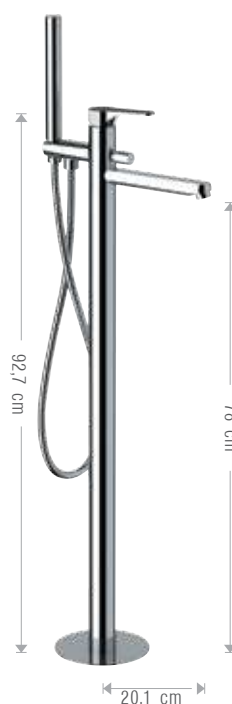

21A/SF

Miscelatore monocomando vasca da pavimento.
Single-lever bath mixer floor-mounting.