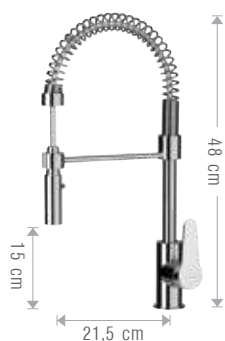

57D/SF

Miscelatore monocomando lavello a molla con doccetta estraibile dal supporto ed orientabile a due funzioni.
Spring single-lever sink mixer with detachable and adjustable 2 functions handshower.