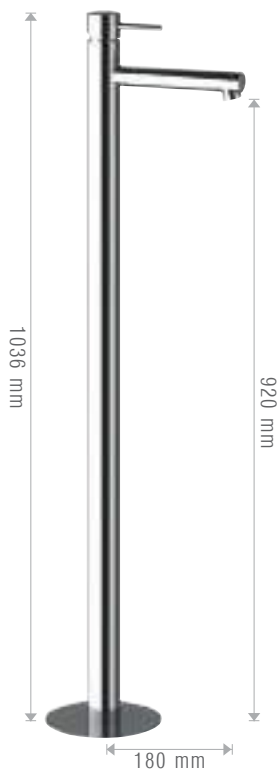

385/UM

Miscelatore monocomando lavabo da pavimento senza scarico.
Single-lever basin mixer floor-mounting without waste.

565/UM

Miscelatore monocomando lavabo ad incasso.
Built-in single-lever basin mixer.

565/UM P

Miscelatore monocomando a incasso per lavabo su doppia piastra.
Lunghezza bocca: 15,8 cm.
Single-lever built-in basin mixer with double flange.
Length spout: 15,8 cm.

493/UM

Miscelatore monocomando bidet con scarico.
Single-lever bidet mixer with pop-up waste.

480/UM

Miscelatore monocomando bidet senza scarico, con foro sul corpo.
Single-lever bidet mixer without waste with body hole.

185/UM W

Miscelatore incasso per shut-off comprensivo di doccetta shut-off, supporto doccia, presa acqua, su piastra in ottone cromato e flessibile doccia da 120 cm.
Built-in shut-off mixer set including shut-off handshower, connection pipe on flange, completely in c.p. brass and shower flexible 120 cm.