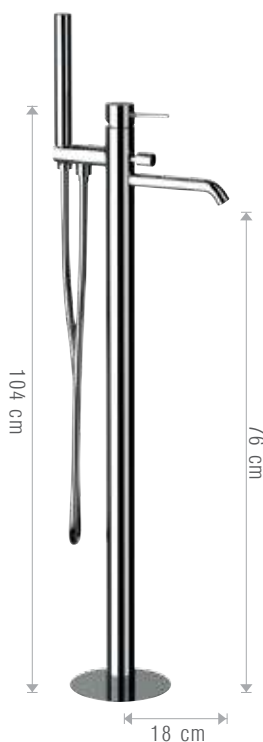

CR

FIN (.14)

**565ATINC**

Solo parte incasso  
Only built-in components

CR

FIN (.14)

565NXP

**385NX**

Miscelatore monocomando lavabo da pavimento con scarico click-clack e troppo pieno.  
Single-lever basin mixer floor-mounting with click-clack waste and overflow.

CR

FIN (.14)

**21ANX**

Miscelatore monocomando vasca da pavimento con doccetta in ottone cromato.  
Single-lever bath mixer floor-mounting with chrome plated shower.