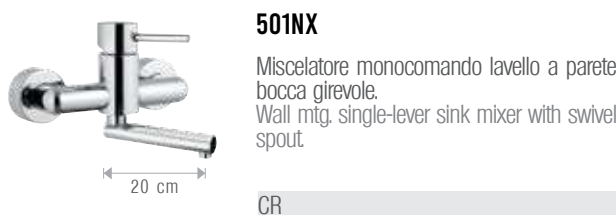

CUCINA - KITCHEN