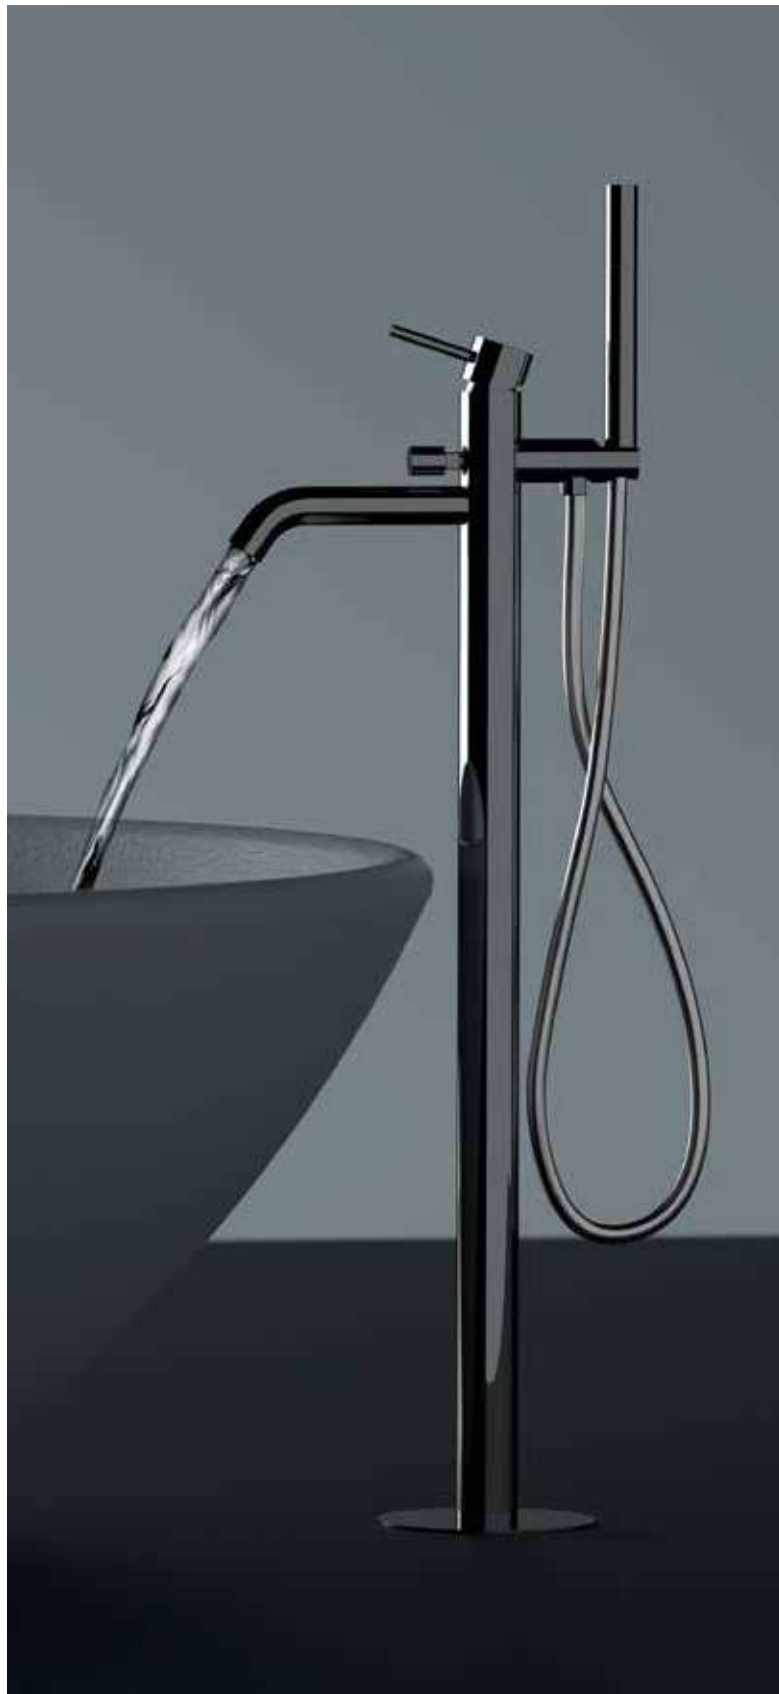

585NX

rubinetterie
MARIANI

NEXT

RUBINETTERIE MARIANI srl:

Via Berlino, 2/4 - 24040 Verdellino - Zingonia (Bg)
Tel. +39 035 41 92 911 - Fax +39 035 41 92 925
info@rubmar.it - www.rubinetteriemariani.it
P. Iva IT 03442080168 - C.F.03442080168