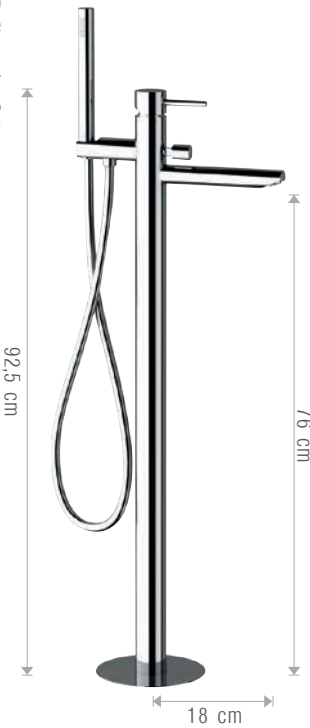

Miscelatore incasso per shut-off  
comprensivo di doccetta shut-off, supporto  
doccia, presa acqua, su piastra in ottone  
cromato e flessibile doccia da 120 cm.  
Built-in shut-off mixer set including shut-  
off handshower, connection pipe on flange,  
completely in c.p. brass and shower flexible  
120 cm.

CR

FIN (.14 .37 .08 )

**230UM**

Miscelatore monocomando vasca con  
accessori.  
Bath mixer with accessories.

CR

FIN (.14 .37 .08 )

**21AUM**

Miscelatore monocomando vasca da  
pavimento con doccetta in ottone cromato.  
Single-lever bath mixer floor-mounting  
with chrome plated shower.

CR

FIN (.14 .37 .08 )

**212UM**

Miscelatore monocomando vasca senza  
Set doccia.  
Wall mtg. single-lever bath mixer without  
accessories.

CR

FIN (.14 .37 .08 )

**252UM**

Miscelatore monocomando doccia.  
Wall mtg single-lever shower mixer.

CR

FIN (.14 .37 .08 )

**130UM**

Bocca Incasso.  
Built-in spout.

CR

FIN

**179UM**

Miscelatore monocomando incasso, completo.  
Concealed single-lever shower mixer, complete.