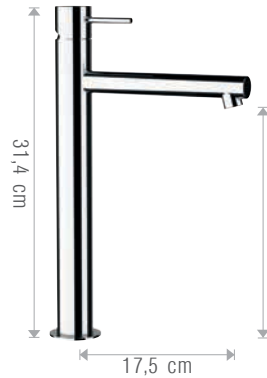

CR

FIN (.14 .37 .08 )

**398UM**

Miscelatore monocomando lavabo alto senza scarico.  
High basin mixer without waste.

CR

FIN (.14 .37 .08 )

**385UM**

Miscelatore monocomando lavabo da pavimento con scarico click-clack e troppo pieno.  
Single-lever basin mixer floor-mounting with click-clack waste and overflow.