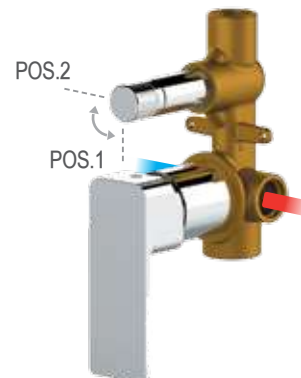

Built-in bath or shower mixer 1631C use a 2-way diverter with ceramic head valve. To select the desired output, the diverter knob must be turned from one position to the other.

1631CE

Solo parte esterna
Exposed parts only

CR

FIN (.14 .37 .08)

FIN (.22)

1631NC35

Solo parte incasso
Built-in parts only

CR

FIN (.14 .37 .08)

FIN (.22)

B14830ICP2

2 VIE 2-WAY

830ICP2

Set a incasso a 2 vie per vasca, include: miscelatore monocomando, deviatore a 2 uscite e bocca a muro su piastra unica rettangolare ultrapiatta; set doccia su piastra quadrata ultra-piatta con presa acqua, supporto integrato, doccetta in ottone e flessibile 150cm.